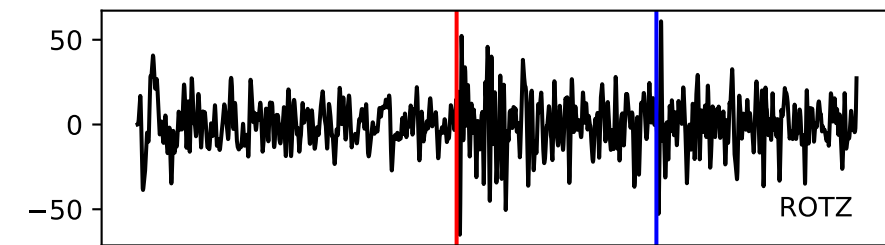

Typ: None - giant\_2007\_644  
Herdzeit (UTC): 2007-11-04 16:18:56  
Magnitude (MI): 0.3  
Latitude: 50.212 [°] ± 0.28 [km]  
Longitude: 12.402 [°] ± 0.70 [km]  
Tiefe: 15.0 [km] ± 1.2[km]

16:18:55 16:19:00 16:19:05 16:19:10 16:19:15