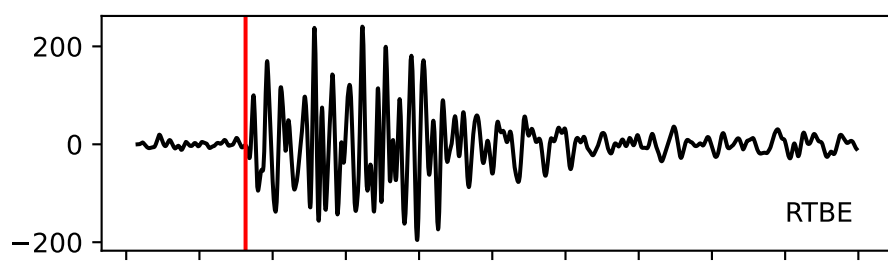

Typ: None - giant_2007_701
Herdzeit (UTC): 2007-09-28 04:35:46
Magnitude (MI): 0.1
Latitude: 47.757 [°] ± 0.02 [km]
Longitude: 12.853 [°] ± 0.01 [km]
Tiefe: -1.2 [km] ± 0.0[km]

04:35:45
04:35:46
04:35:47
04:35:48
04:35:49
04:35:50
04:35:51
04:35:52
04:35:53
04:35:54
04:35:55