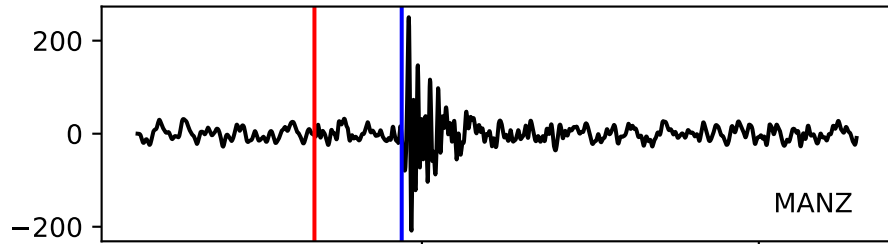

Typ: None - giant_2007_789
Herdzeit (UTC): 2007-12-22 22:53:31
Magnitude (MI): -0.2
Latitude: 50.020 [°] ± 0.24 [km]
Longitude: 12.154 [°] ± 0.52 [km]
Tiefe: 8.9 [km] ± 0.5[km]

22:53:35

22:53:40