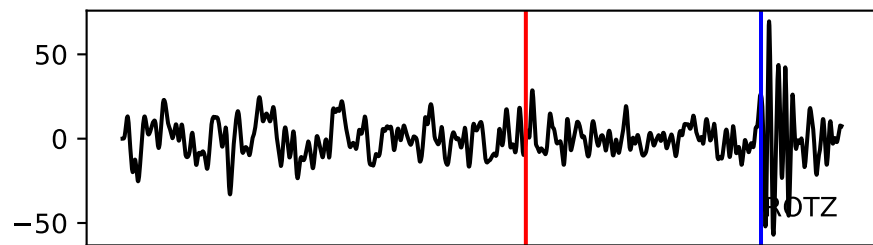

Typ: None - giant_2007_789
Herdzeit (UTC): 2007-12-22 22:53:31
Magnitude (MI): -0.2
Latitude: 50.020 [°] ± 0.24 [km]
Longitude: 12.154 [°] ± 0.52 [km]
Tiefe: 8.9 [km] ± 0.5[km]

22:53:35

22:53:40