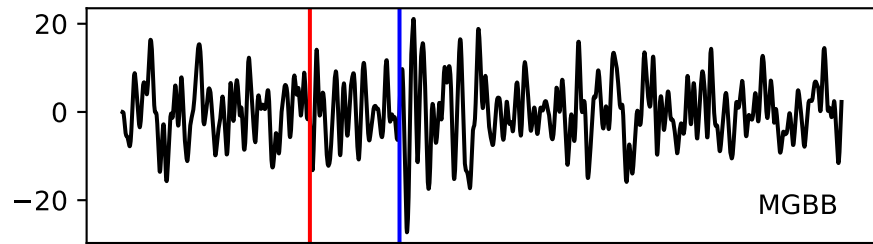

Typ: None - giant_2007_789
Herdzeit (UTC): 2007-12-22 22:53:31
Magnitude (MI): -0.2
Latitude: 50.020 [°] ± 0.24 [km]
Longitude: 12.154 [°] ± 0.52 [km]
Tiefe: 8.9 [km] ± 0.5[km]

22:53:35

22:53:40