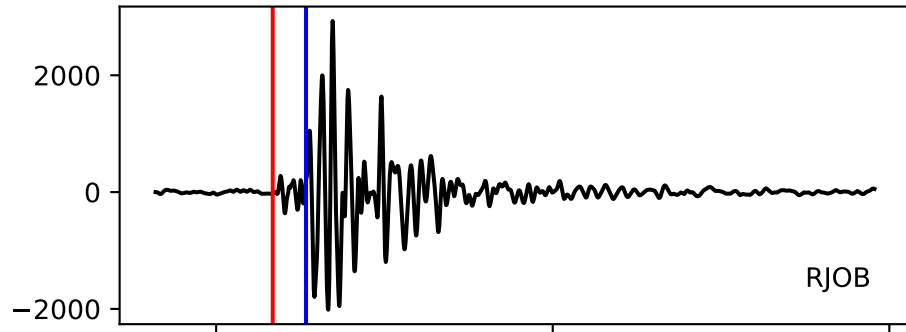

Typ: None - giant_2008_13
Herdzeit (UTC): 2008-01-14 16:50:55
Magnitude (MI): 0.1
Latitude: 47.727 [°] ± 0.61 [km]
Longitude: 12.808 [°] ± 0.16 [km]
Tiefe: 2.9 [km] ± 0.2[km]

16:50:55 16:51:00 16:51:05