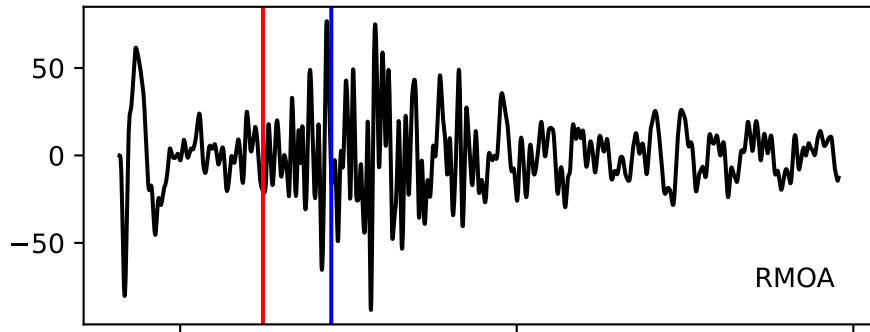

Typ: None - giant_2008_13
Herdzeit (UTC): 2008-01-14 16:50:55
Magnitude (MI): 0.1
Latitude: 47.727 [°] ± 0.61 [km]
Longitude: 12.808 [°] ± 0.16 [km]
Tiefe: 2.9 [km] ± 0.2[km]

16:50:55 16:51:00 16:51:05