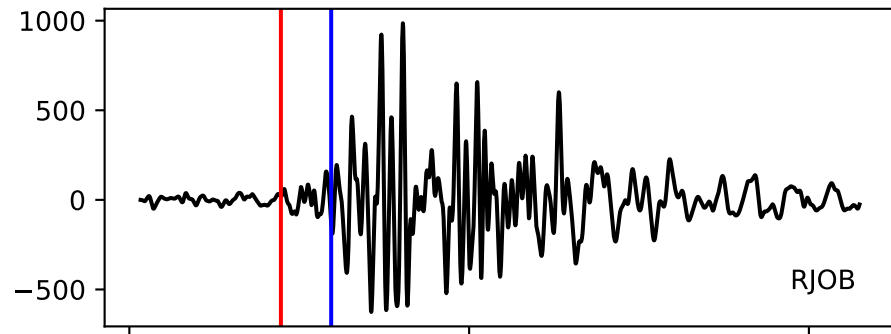

Typ: None - giant_2008_139
Herdzeit (UTC): 2008-03-20 17:48:36
Magnitude (MI): 0.1
Latitude: 47.764 [°] ± 0.06 [km]
Longitude: 12.859 [°] ± 0.06 [km]
Tiefe: 1.5 [km] ± 0.1[km]

17:48:35 17:48:40 17:48:45