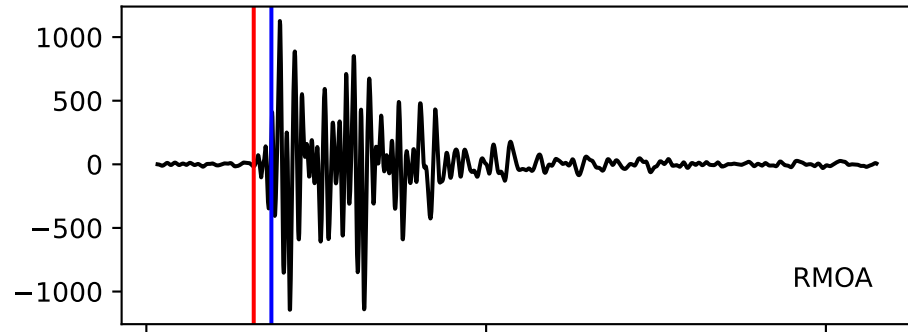

Typ: None - giant_2008_139
Herdzeit (UTC): 2008-03-20 17:48:36
Magnitude (MI): 0.1
Latitude: 47.764 [°] ± 0.06 [km]
Longitude: 12.859 [°] ± 0.06 [km]
Tiefe: 1.5 [km] ± 0.1[km]

17:48:35 17:48:40 17:48:45