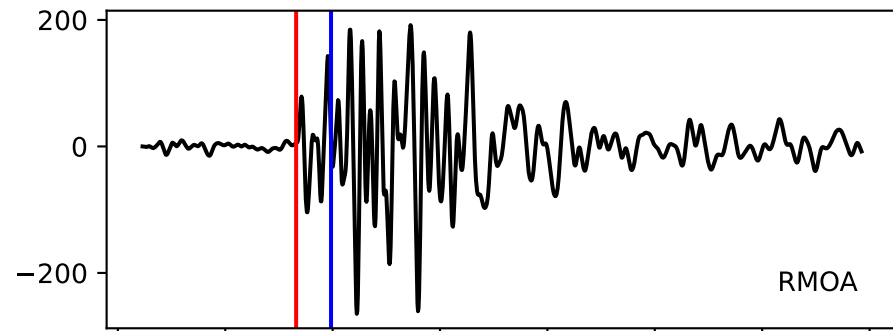

Typ: None - giant_2008_159
Herdzeit (UTC): 2008-04-13 02:06:51
Magnitude (MI): -0.1
Latitude: 47.751 [°] ± 0.01 [km]
Longitude: 12.863 [°] ± 0.04 [km]
Tiefe: 1.4 [km] ± 0.0[km]

02:06:50 02:06:51 02:06:52 02:06:53 02:06:54 02:06:55 02:06:56 02:06:57