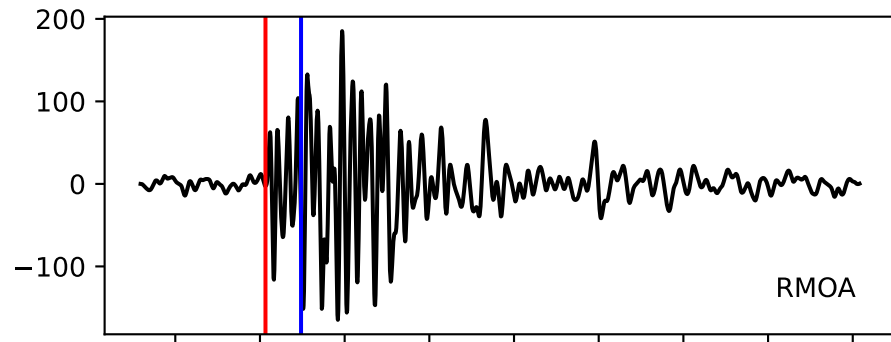

Typ: None - giant_2008_198
Herdzeit (UTC): 2008-05-04 00:33:43
Magnitude (MI): 0.0
Latitude: 47.740 [°] ± 0.05 [km]
Longitude: 12.881 [°] ± 0.63 [km]
Tiefe: -0.1 [km] ± 0.1[km]

00:33:43
00:33:44
00:33:45
00:33:46
00:33:47
00:33:48
00:33:49
00:33:50
00:33:51