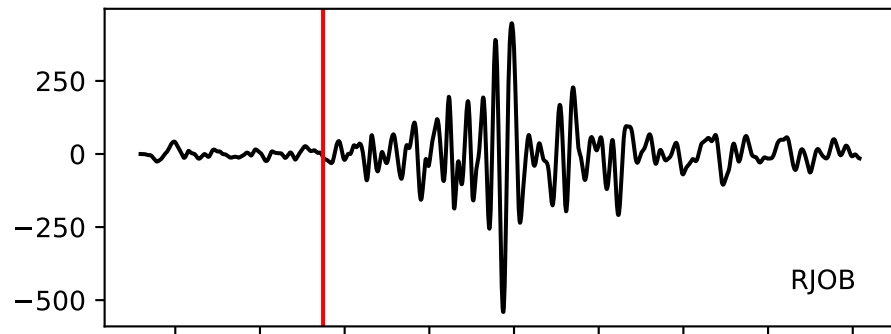

Typ: None - giant_2008_198
Herdzeit (UTC): 2008-05-04 00:33:43
Magnitude (MI): 0.0
Latitude: 47.740 [°] ± 0.05 [km]
Longitude: 12.881 [°] ± 0.63 [km]
Tiefe: -0.1 [km] ± 0.1[km]

00:33:43
00:33:44
00:33:45
00:33:46
00:33:47
00:33:48
00:33:49
00:33:50
00:33:51