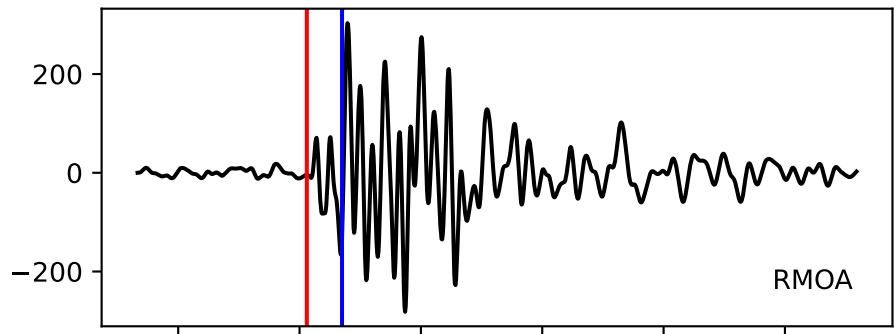

Typ: None - giant_2008_207
Herdzeit (UTC): 2008-05-10 13:12:19
Magnitude (MI): -0.2
Latitude: 47.751 [°] ± 0.01 [km]
Longitude: 12.889 [°] ± 0.05 [km]
Tiefe: -0.2 [km] ± 0.1[km]

13:12:19 13:12:20 13:12:21 13:12:22 13:12:23 13:12:24