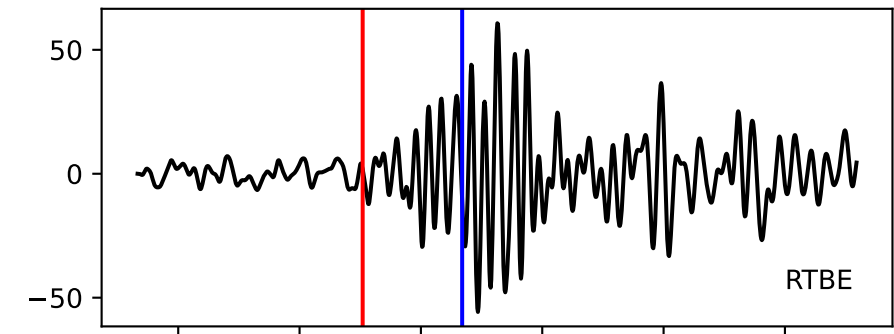

Typ: None - giant_2008_207
Herdzeit (UTC): 2008-05-10 13:12:19
Magnitude (MI): -0.2
Latitude: 47.751 [°] ± 0.01 [km]
Longitude: 12.889 [°] ± 0.05 [km]
Tiefe: -0.2 [km] ± 0.1[km]

13:12:19 13:12:20 13:12:21 13:12:22 13:12:23 13:12:24