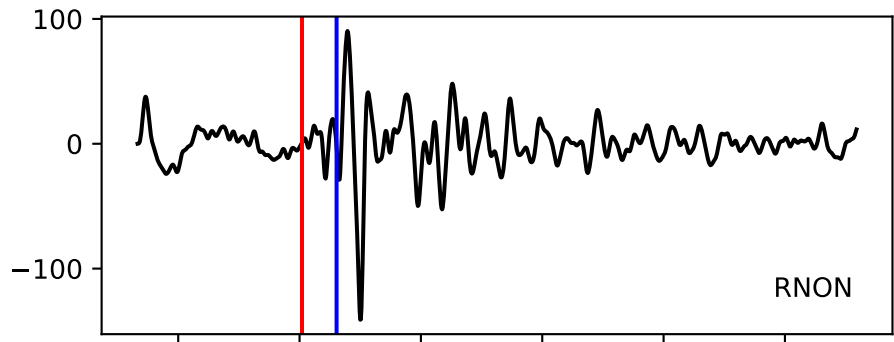

Typ: None - giant_2008_207
Herdzeit (UTC): 2008-05-10 13:12:19
Magnitude (MI): -0.2
Latitude: 47.751 [°] ± 0.01 [km]
Longitude: 12.889 [°] ± 0.05 [km]
Tiefe: -0.2 [km] ± 0.1[km]

13:12:19 13:12:20 13:12:21 13:12:22 13:12:23 13:12:24