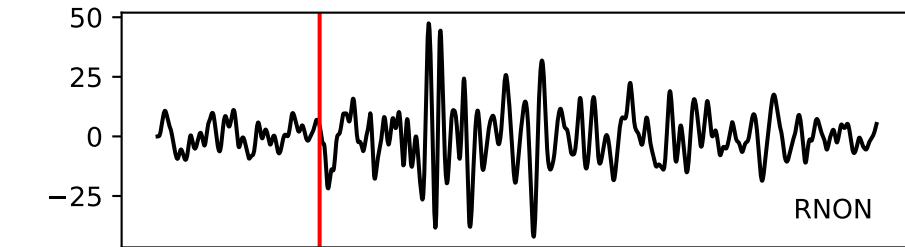

Typ: None - giant\_2008\_235  
Herdzeit (UTC): 2008-05-21 11:00:13  
Magnitude (MI): -0.1  
Latitude: 47.752 [°] ± 0.06 [km]  
Longitude: 12.816 [°] ± 0.03 [km]  
Tiefe: -0.7 [km] ± 0.1[km]

11:00:13 11:00:14 11:00:15 11:00:16 11:00:17 11:00:18 11:00:19 11:00:20