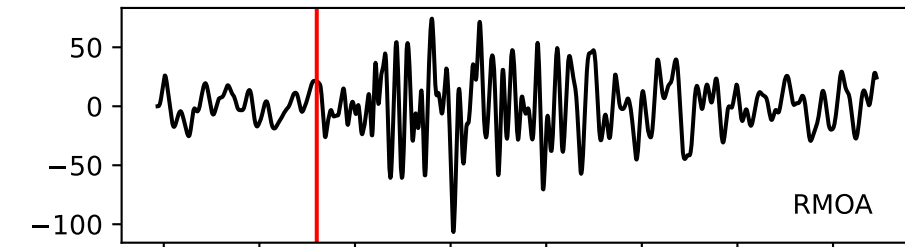

Typ: None - giant\_2008\_235  
Herdzeit (UTC): 2008-05-21 11:00:13  
Magnitude (MI): -0.1  
Latitude: 47.752 [°] ± 0.06 [km]  
Longitude: 12.816 [°] ± 0.03 [km]  
Tiefe: -0.7 [km] ± 0.1[km]

11:00:13 11:00:14 11:00:15 11:00:16 11:00:17 11:00:18 11:00:19 11:00:20