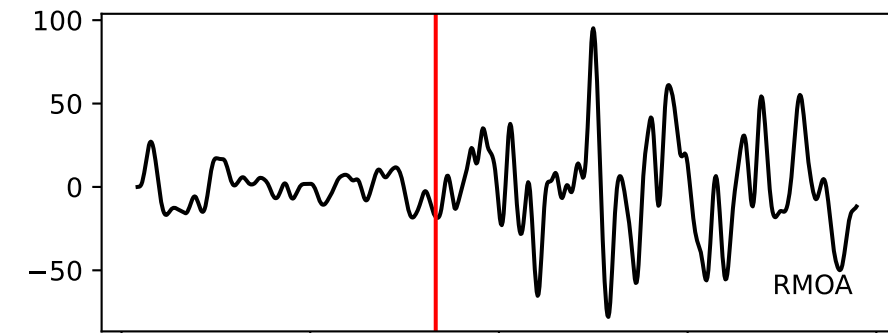

Typ: None - giant\_2008\_259  
Herdzeit (UTC): 2008-05-28 19:31:42  
Magnitude (MI): -0.4  
Latitude: 47.738 [°] ± 0.79 [km]  
Longitude: 12.837 [°] ± 0.41 [km]  
Tiefe: -0.4 [km] ± 0.2[km]

31:41.000000 31:42.000000 31:43.000000 31:44.000000 31:45.000000