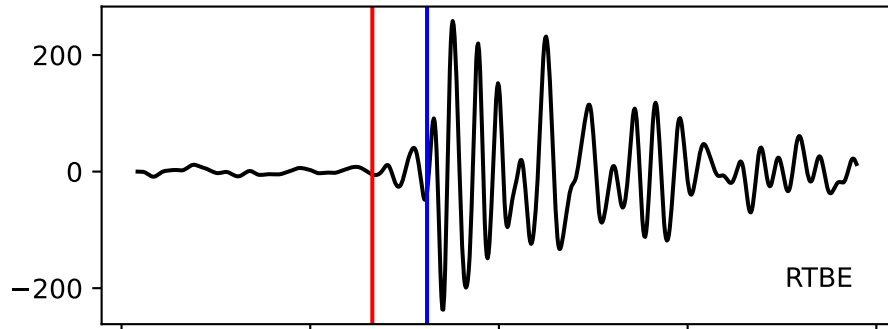

Typ: None - giant\_2008\_259  
Herdzeit (UTC): 2008-05-28 19:31:42  
Magnitude (MI): -0.4  
Latitude: 47.738 [°] ± 0.79 [km]  
Longitude: 12.837 [°] ± 0.41 [km]  
Tiefe: -0.4 [km] ± 0.2[km]

31:41.000000 31:42.000000 31:43.000000 31:44.000000 31:45.000000