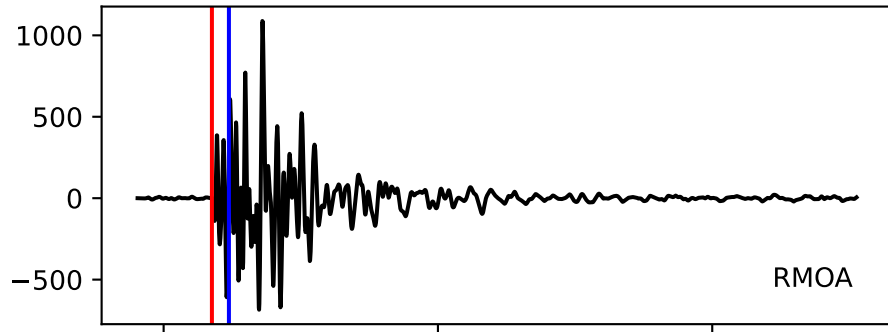

Typ: None - giant_2008b_346
Herdzeit (UTC): 2008-11-30 06:46:25
Magnitude (MI): 0.2
Latitude: 47.757 [°] ± 0.07 [km]
Longitude: 12.867 [°] ± 0.05 [km]
Tiefe: 1.2 [km] ± 0.2[km]

06:46:25 06:46:30 06:46:35