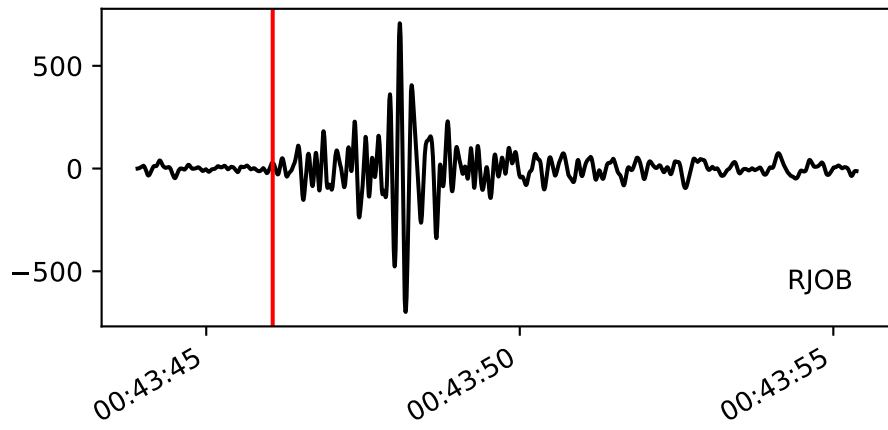

Typ: None - giant\_2009\_142  
Herdzeit (UTC): 2009-04-14 00:43:44  
Magnitude (MI): 0.1  
Latitude: 47.740 [°] ± 0.06 [km]  
Longitude: 12.881 [°] ± 0.46 [km]  
Tiefe: -0.2 [km] ± 0.1[km]

00:43:45      00:43:50      00:43:55