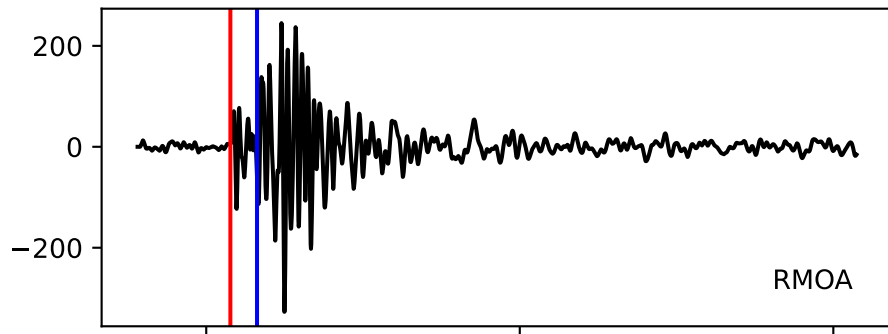

Typ: None - giant\_2009\_142  
Herdzeit (UTC): 2009-04-14 00:43:44  
Magnitude (MI): 0.1  
Latitude: 47.740 [°] ± 0.06 [km]  
Longitude: 12.881 [°] ± 0.46 [km]  
Tiefe: -0.2 [km] ± 0.1[km]

00:43:45      00:43:50      00:43:55