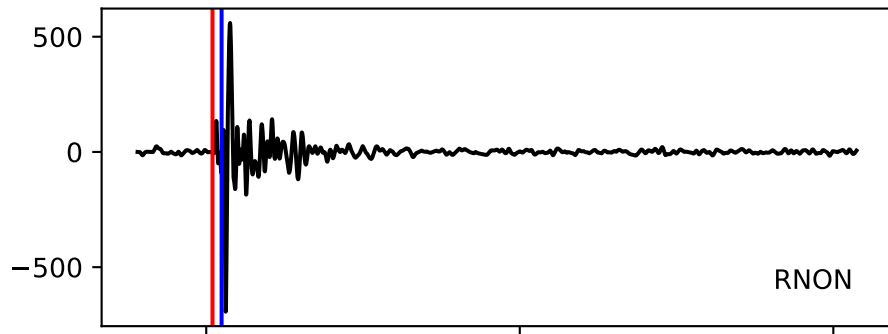

Typ: None - giant\_2009\_142  
Herdzeit (UTC): 2009-04-14 00:43:44  
Magnitude (MI): 0.1  
Latitude: 47.740 [°] ± 0.06 [km]  
Longitude: 12.881 [°] ± 0.46 [km]  
Tiefe: -0.2 [km] ± 0.1[km]

00:43:45      00:43:50      00:43:55