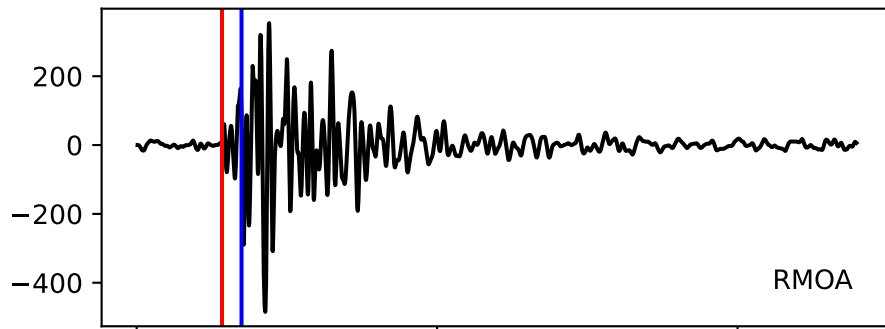

Typ: None - giant_2009_157
Herdzeit (UTC): 2009-04-20 02:39:26
Magnitude (MI): 0.2
Latitude: 47.745 [°] ± 0.06 [km]
Longitude: 12.863 [°] ± 0.17 [km]
Tiefe: 0.7 [km] ± 0.4[km]

02:39:25 02:39:30 02:39:35