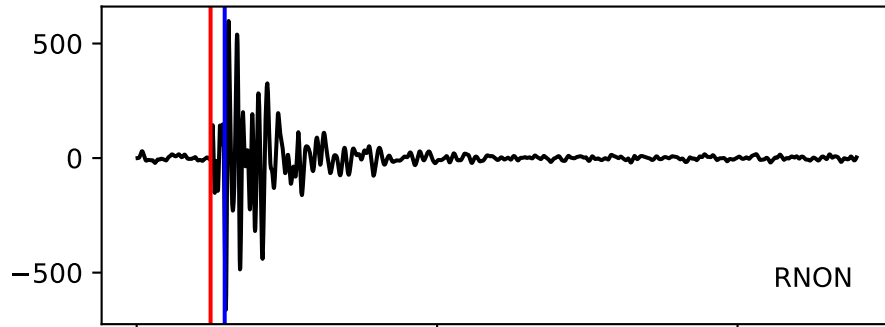

Typ: None - giant_2009_157
Herdzeit (UTC): 2009-04-20 02:39:26
Magnitude (MI): 0.2
Latitude: 47.745 [°] ± 0.06 [km]
Longitude: 12.863 [°] ± 0.17 [km]
Tiefe: 0.7 [km] ± 0.4[km]

02:39:25 02:39:30 02:39:35