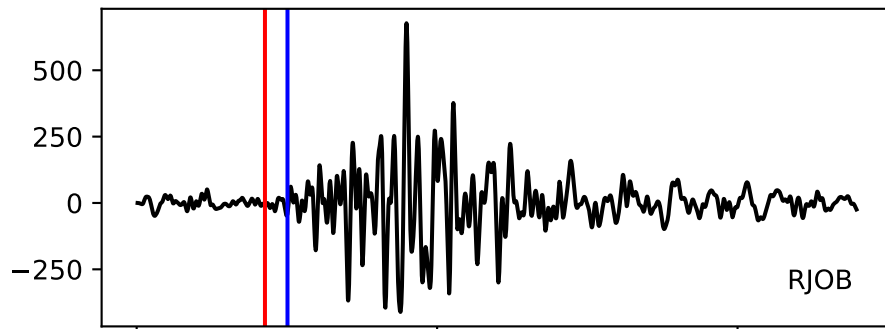

Typ: None - giant_2009_157
Herdzeit (UTC): 2009-04-20 02:39:26
Magnitude (MI): 0.2
Latitude: 47.745 [°] ± 0.06 [km]
Longitude: 12.863 [°] ± 0.17 [km]
Tiefe: 0.7 [km] ± 0.4[km]

02:39:25 02:39:30 02:39:35