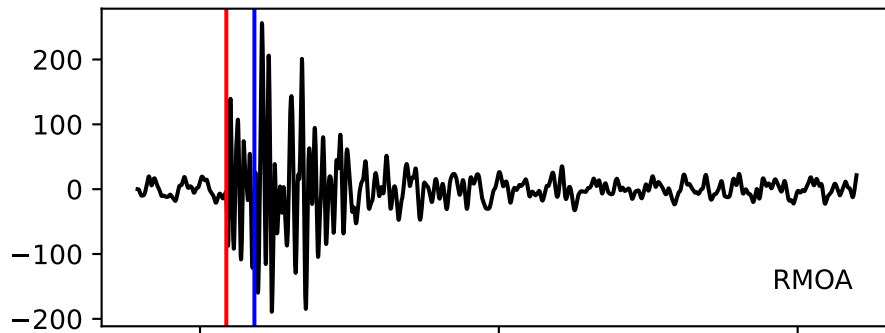

Typ: None - giant_2009_162
Herdzeit (UTC): 2009-04-17 10:47:49
Magnitude (MI): 0.2
Latitude: 47.742 [°] ± 0.13 [km]
Longitude: 12.868 [°] ± 0.22 [km]
Tiefe: 1.1 [km] ± 0.0[km]

10:47:50 10:47:55 10:48:00