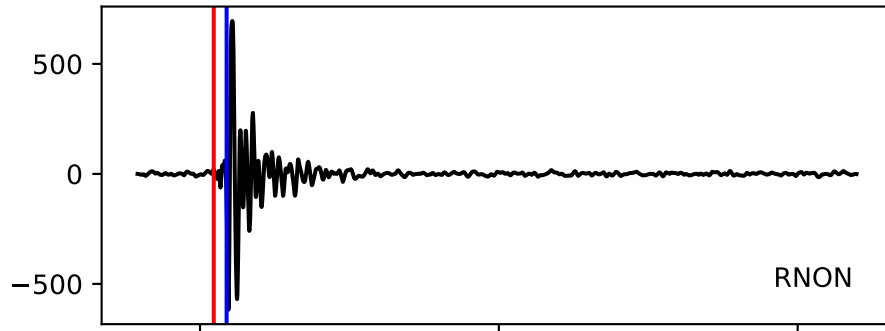

Typ: None - giant_2009_162
Herdzeit (UTC): 2009-04-17 10:47:49
Magnitude (MI): 0.2
Latitude: 47.742 [°] ± 0.13 [km]
Longitude: 12.868 [°] ± 0.22 [km]
Tiefe: 1.1 [km] ± 0.0[km]

10:47:50 10:47:55 10:48:00