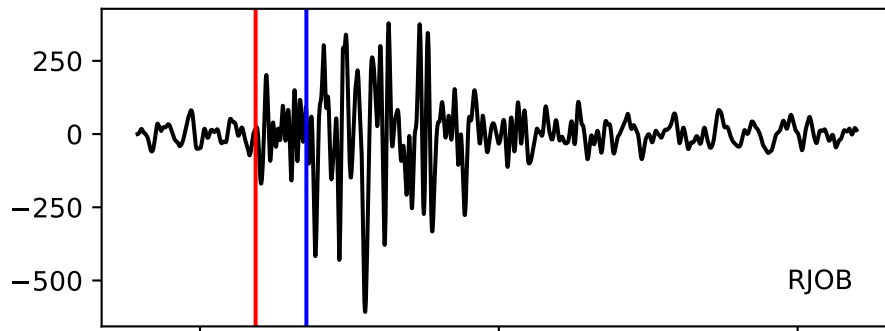

Typ: None - giant_2009_162
Herdzeit (UTC): 2009-04-17 10:47:49
Magnitude (MI): 0.2
Latitude: 47.742 [°] ± 0.13 [km]
Longitude: 12.868 [°] ± 0.22 [km]
Tiefe: 1.1 [km] ± 0.0[km]

10:47:50 10:47:55 10:48:00