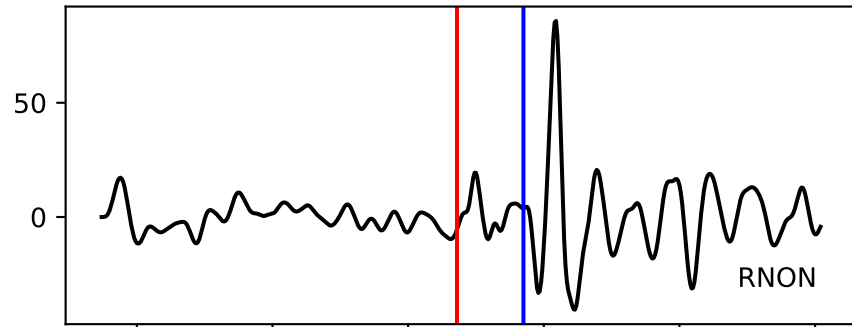

Typ: None - giant\_2009\_174  
Herdzeit (UTC): 2009-04-23 00:20:14  
Magnitude (MI): -0.7  
Latitude: 47.739 [°] ± 0.05 [km]  
Longitude: 12.891 [°] ± 0.29 [km]  
Tiefe: -0.2 [km] ± 0.3[km]

20:13.500000  
20:14.000000  
20:14.500000  
20:15.000000  
20:15.500000  
20:16.000000