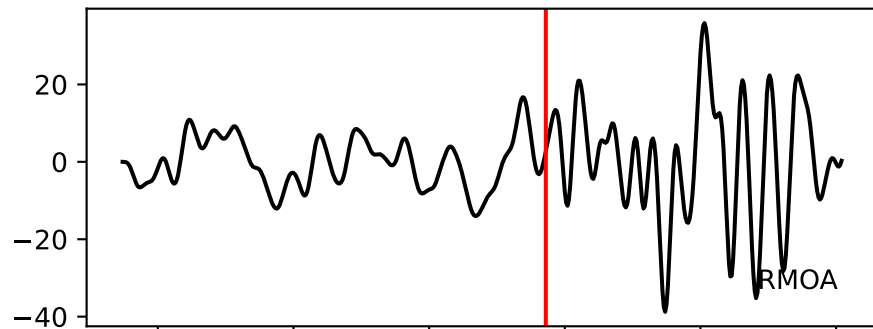

Typ: None - giant\_2009\_174  
Herdzeit (UTC): 2009-04-23 00:20:14  
Magnitude (MI): -0.7  
Latitude: 47.739 [°] ± 0.05 [km]  
Longitude: 12.891 [°] ± 0.29 [km]  
Tiefe: -0.2 [km] ± 0.3[km]

20:13.500000  
20:14.000000  
20:14.500000  
20:15.000000  
20:15.500000  
20:16.000000