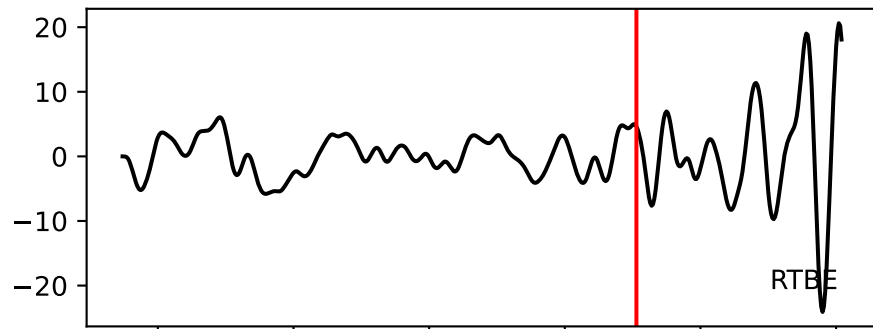

Typ: None - giant\_2009\_174  
Herdzeit (UTC): 2009-04-23 00:20:14  
Magnitude (MI): -0.7  
Latitude: 47.739 [°] ± 0.05 [km]  
Longitude: 12.891 [°] ± 0.29 [km]  
Tiefe: -0.2 [km] ± 0.3[km]

20:13.500000  
20:14.000000  
20:14.500000  
20:15.000000  
20:15.500000  
20:16.000000