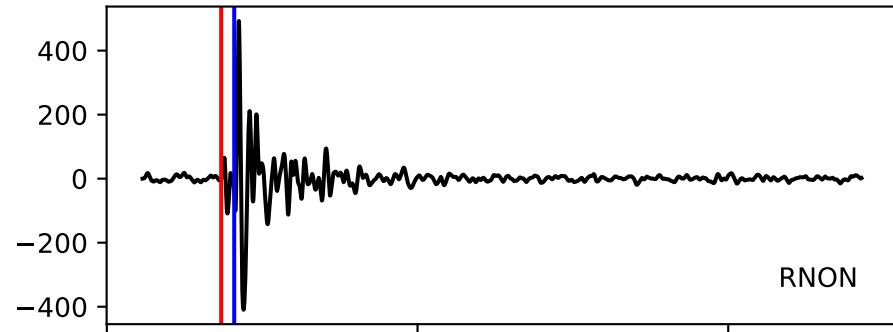

Typ: None - giant_2009_192
Herdzeit (UTC): 2009-04-24 12:46:06
Magnitude (MI): 0.2
Latitude: 47.746 [°] ± 0.03 [km]
Longitude: 12.887 [°] ± 0.06 [km]
Tiefe: -0.2 [km] ± 0.0[km]

12:46:05

12:46:10

12:46:15