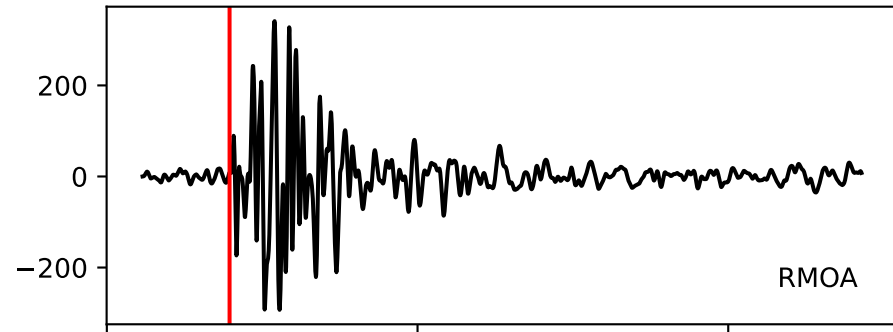

Typ: None - giant_2009_192
Herdzeit (UTC): 2009-04-24 12:46:06
Magnitude (MI): 0.2
Latitude: 47.746 [°] ± 0.03 [km]
Longitude: 12.887 [°] ± 0.06 [km]
Tiefe: -0.2 [km] ± 0.0[km]

12:46:05

12:46:10

12:46:15