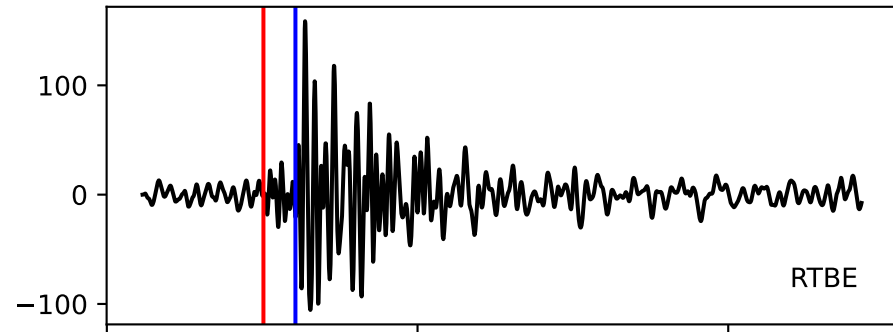

Typ: None - giant_2009_192
Herdzeit (UTC): 2009-04-24 12:46:06
Magnitude (MI): 0.2
Latitude: 47.746 [°] ± 0.03 [km]
Longitude: 12.887 [°] ± 0.06 [km]
Tiefe: -0.2 [km] ± 0.0[km]

12:46:05

12:46:10

12:46:15