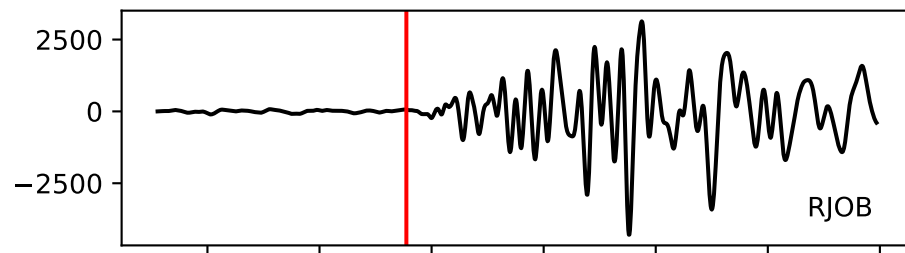

Typ: None - giant_2009_193
Herdzeit (UTC): 2009-04-24 12:49:39
Magnitude (MI): 1.2
Latitude: 47.748 [°] ± 0.03 [km]
Longitude: 12.880 [°] ± 0.03 [km]
Tiefe: 1.1 [km] ± 0.1[km]

12:49:39 12:49:40 12:49:41 12:49:42 12:49:43 12:49:44 12:49:45