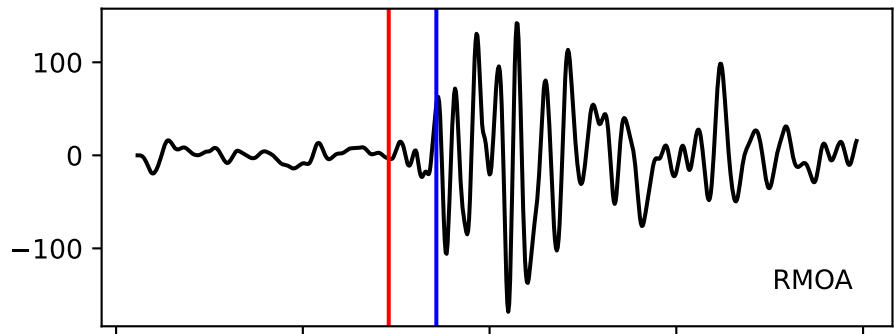

Typ: None - giant\_2009\_195  
Herdzeit (UTC): 2009-04-24 19:15:34  
Magnitude (MI): -0.4  
Latitude: 47.747 [°] ± 0.01 [km]  
Longitude: 12.879 [°] ± 0.19 [km]  
Tiefe: -0.5 [km] ± 0.1[km]

15:33.000000  
15:34.000000  
15:35.000000  
15:36.000000  
15:37.000000