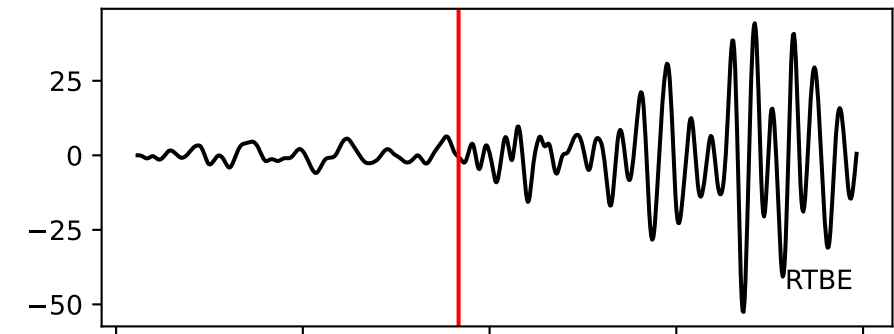

Typ: None - giant\_2009\_195  
Herdzeit (UTC): 2009-04-24 19:15:34  
Magnitude (MI): -0.4  
Latitude: 47.747 [°] ± 0.01 [km]  
Longitude: 12.879 [°] ± 0.19 [km]  
Tiefe: -0.5 [km] ± 0.1[km]

15:33.000000  
15:34.000000  
15:35.000000  
15:36.000000  
15:37.000000