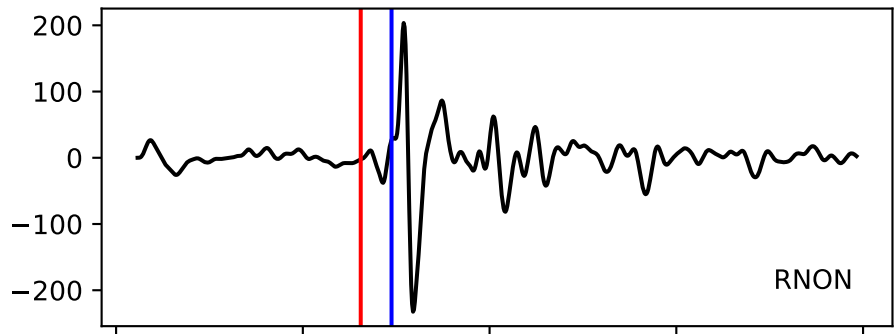

Typ: None - giant\_2009\_195  
Herdzeit (UTC): 2009-04-24 19:15:34  
Magnitude (MI): -0.4  
Latitude: 47.747 [°] ± 0.01 [km]  
Longitude: 12.879 [°] ± 0.19 [km]  
Tiefe: -0.5 [km] ± 0.1[km]

15:33.000000  
15:34.000000  
15:35.000000  
15:36.000000  
15:37.000000