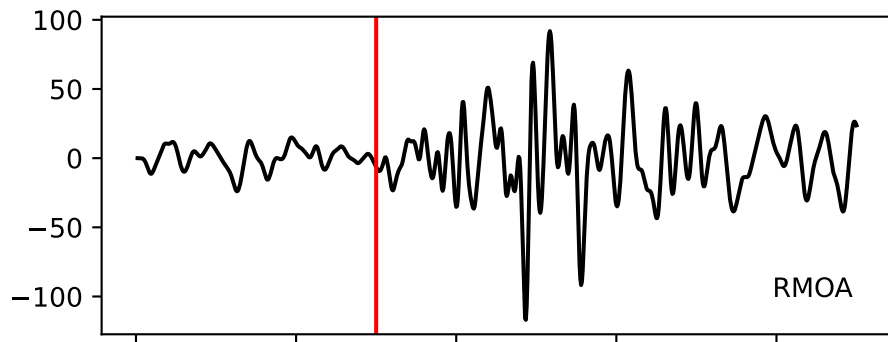

Typ: None - giant_2009_211
Herdzeit (UTC): 2009-05-04 18:54:44
Magnitude (MI): -0.3
Latitude: 47.742 [°] ± 0.45 [km]
Longitude: 12.841 [°] ± 0.22 [km]
Tiefe: -0.6 [km] ± 0.2[km]

54:43.000000
54:44.000000
54:45.000000
54:46.000000
54:47.000000