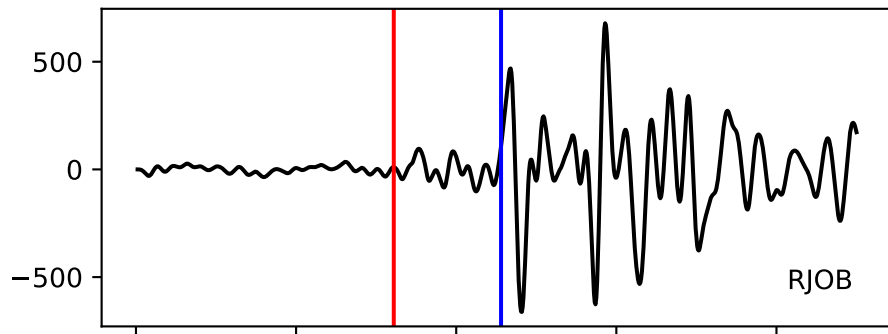

Typ: None - giant_2009_211
Herdzeit (UTC): 2009-05-04 18:54:44
Magnitude (MI): -0.3
Latitude: 47.742 [°] ± 0.45 [km]
Longitude: 12.841 [°] ± 0.22 [km]
Tiefe: -0.6 [km] ± 0.2[km]

54:43.000000
54:44.000000
54:45.000000
54:46.000000
54:47.000000