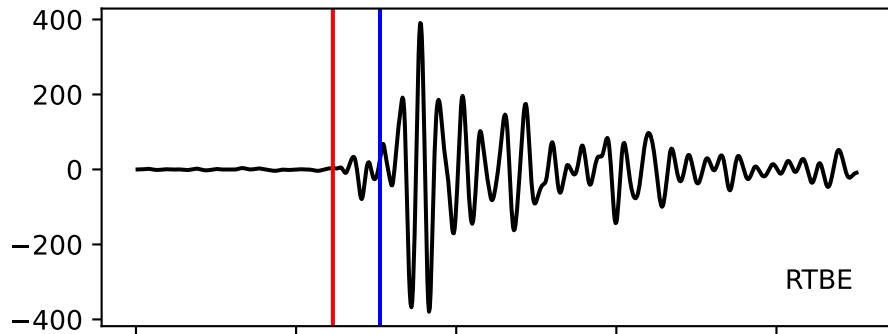

Typ: None - giant_2009_211
Herdzeit (UTC): 2009-05-04 18:54:44
Magnitude (MI): -0.3
Latitude: 47.742 [°] ± 0.45 [km]
Longitude: 12.841 [°] ± 0.22 [km]
Tiefe: -0.6 [km] ± 0.2[km]

54:43.000000
54:44.000000
54:45.000000
54:46.000000
54:47.000000