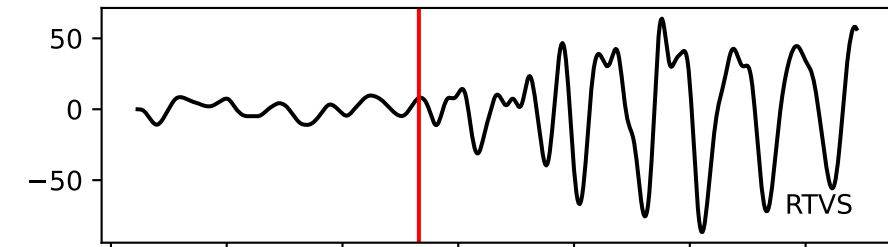

Typ: None - giant\_2009\_261  
Herdzeit (UTC): 2009-05-24 18:50:15  
Magnitude (MI): -0.5  
Latitude: 47.751 [°] ± 0.02 [km]  
Longitude: 12.841 [°] ± 0.01 [km]  
Tiefe: -1.1 [km] ± 0.0[km]

50:14.000000  
50:14.500000  
50:15.000000  
50:15.500000  
50:16.000000  
50:16.500000  
50:17.000000