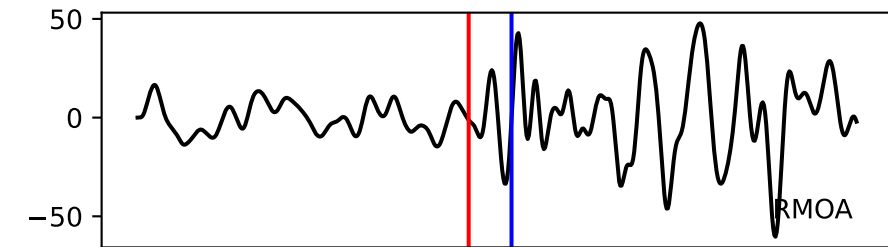

Typ: None - giant\_2009\_261  
Herdzeit (UTC): 2009-05-24 18:50:15  
Magnitude (MI): -0.5  
Latitude: 47.751 [°] ± 0.02 [km]  
Longitude: 12.841 [°] ± 0.01 [km]  
Tiefe: -1.1 [km] ± 0.0[km]

50:14.000000  
50:14.500000  
50:15.000000  
50:15.500000  
50:16.000000  
50:16.500000  
50:17.000000