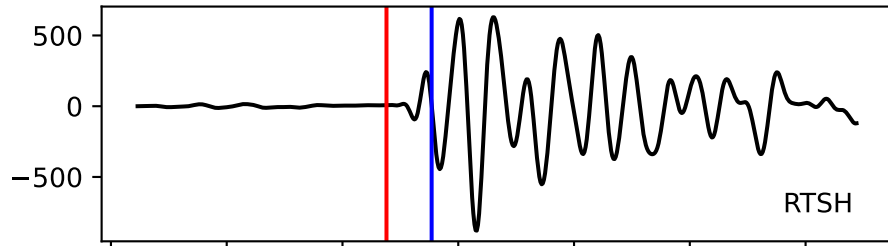

Typ: None - giant\_2009\_261  
Herdzeit (UTC): 2009-05-24 18:50:15  
Magnitude (MI): -0.5  
Latitude: 47.751 [°] ± 0.02 [km]  
Longitude: 12.841 [°] ± 0.01 [km]  
Tiefe: -1.1 [km] ± 0.0[km]

50:14.000000  
50:14.500000  
50:15.000000  
50:15.500000  
50:16.000000  
50:16.500000  
50:17.000000