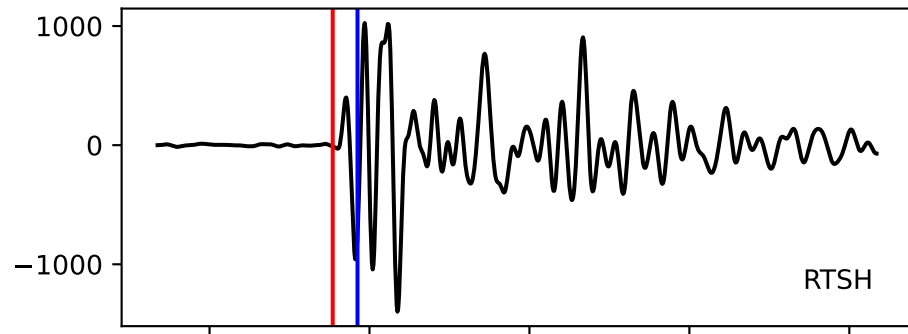

Typ: None - giant_2009_284
Herdzeit (UTC): 2009-06-07 14:49:03
Magnitude (MI): -0.3
Latitude: 47.759 [°] ± 0.11 [km]
Longitude: 12.845 [°] ± 0.06 [km]
Tiefe: -1.2 [km] ± 0.0[km]

49:03.000000 49:04.000000 49:05.000000 49:06.000000 49:07.000000