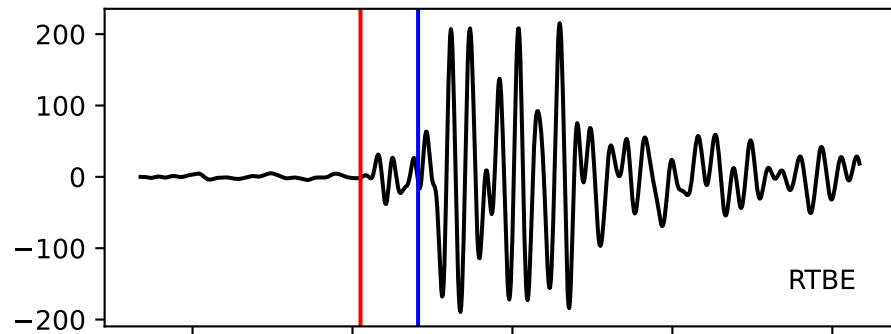

Typ: None - giant_2009_284
Herdzeit (UTC): 2009-06-07 14:49:03
Magnitude (MI): -0.3
Latitude: 47.759 [°] ± 0.11 [km]
Longitude: 12.845 [°] ± 0.06 [km]
Tiefe: -1.2 [km] ± 0.0[km]

49:03.000000 49:04.000000 49:05.000000 49:06.000000 49:07.000000