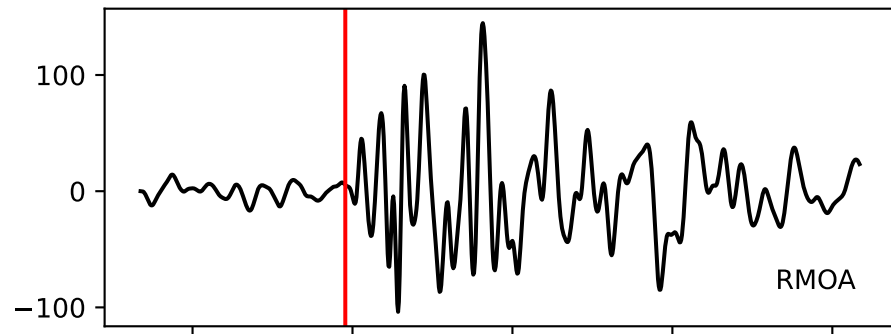

Typ: None - giant_2009_284
Herdzeit (UTC): 2009-06-07 14:49:03
Magnitude (MI): -0.3
Latitude: 47.759 [°] ± 0.11 [km]
Longitude: 12.845 [°] ± 0.06 [km]
Tiefe: -1.2 [km] ± 0.0[km]

49:03.000000 49:04.000000 49:05.000000 49:06.000000 49:07.000000