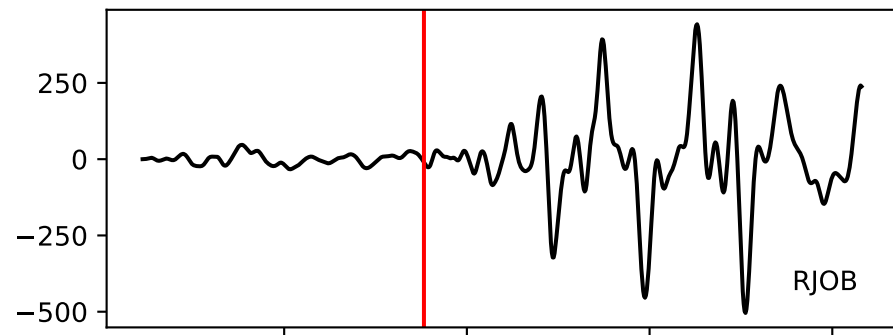

Typ: None - giant_2009_285
Herdzeit (UTC): 2009-06-07 15:51:16
Magnitude (MI): -0.4
Latitude: 47.744 [°] ± 0.10 [km]
Longitude: 12.832 [°] ± 0.05 [km]
Tiefe: -0.7 [km] ± 0.0[km]

51:16.000000
51:17.000000
51:18.000000
51:19.000000