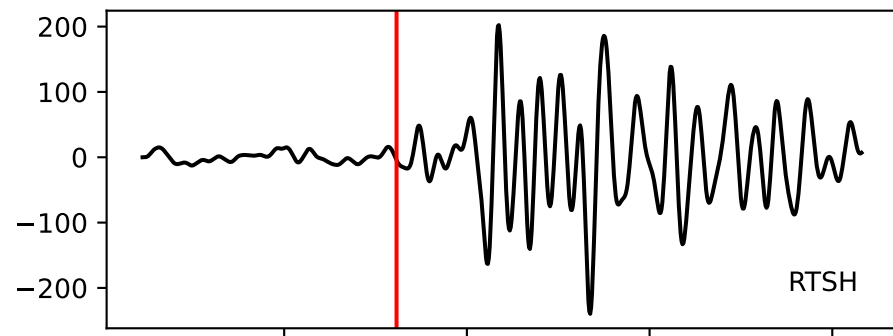

Typ: None - giant_2009_285
Herdzeit (UTC): 2009-06-07 15:51:16
Magnitude (MI): -0.4
Latitude: 47.744 [°] ± 0.10 [km]
Longitude: 12.832 [°] ± 0.05 [km]
Tiefe: -0.7 [km] ± 0.0[km]

51:16.000000
51:17.000000
51:18.000000
51:19.000000