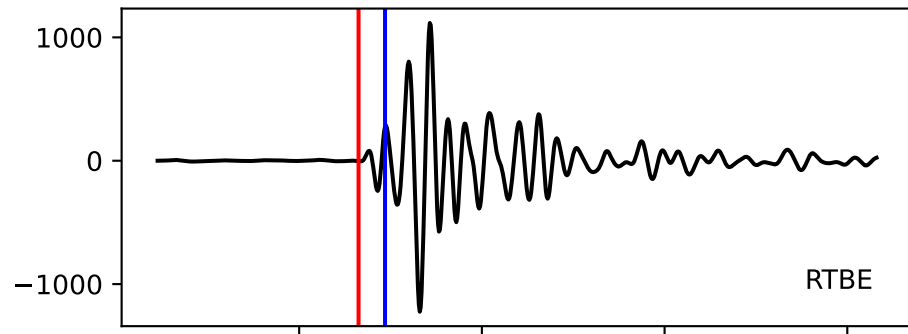

Typ: None - giant_2009_285
Herdzeit (UTC): 2009-06-07 15:51:16
Magnitude (MI): -0.4
Latitude: 47.744 [°] ± 0.10 [km]
Longitude: 12.832 [°] ± 0.05 [km]
Tiefe: -0.7 [km] ± 0.0[km]

51:16.000000
51:17.000000
51:18.000000
51:19.000000