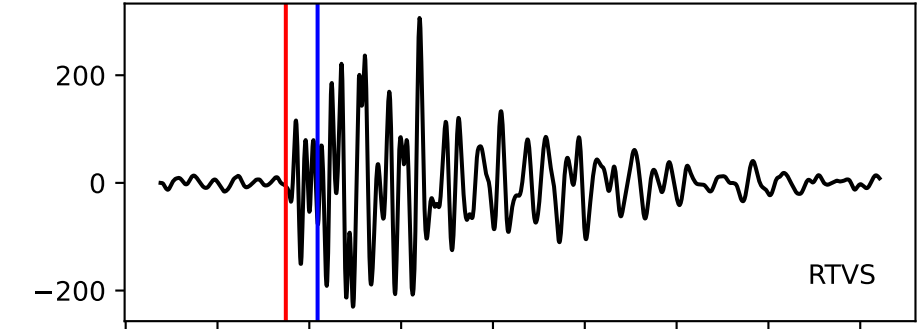

Typ: None - giant_2009_293
Herdzeit (UTC): 2009-06-08 08:17:29
Magnitude (MI): -0.0
Latitude: 47.749 [°] ± 0.25 [km]
Longitude: 12.848 [°] ± 0.08 [km]
Tiefe: 0.4 [km] ± 0.4[km]

08:17:28
08:17:29
08:17:30
08:17:31
08:17:32
08:17:33
08:17:34
08:17:35
08:17:36