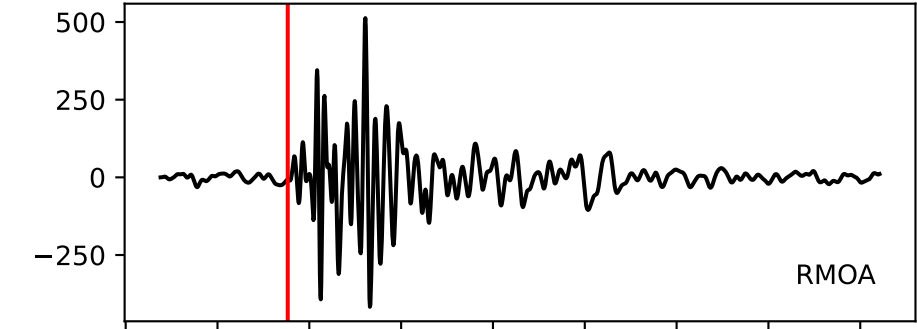

Typ: None - giant_2009_293
Herdzeit (UTC): 2009-06-08 08:17:29
Magnitude (MI): -0.0
Latitude: 47.749 [°] ± 0.25 [km]
Longitude: 12.848 [°] ± 0.08 [km]
Tiefe: 0.4 [km] ± 0.4[km]

08:17:28
08:17:29
08:17:30
08:17:31
08:17:32
08:17:33
08:17:34
08:17:35
08:17:36