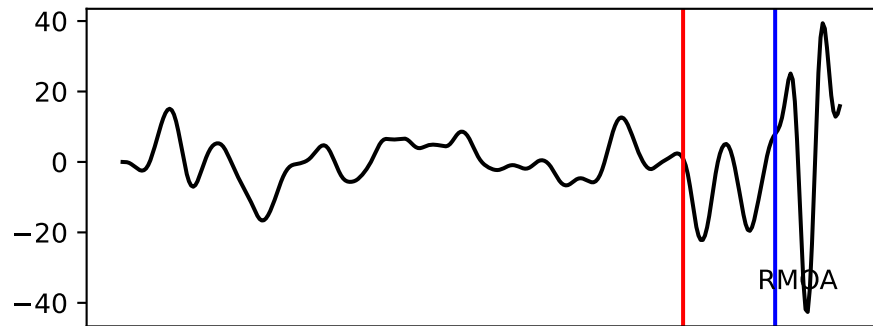

Typ: None - giant\_2009\_319  
Herdzeit (UTC): 2009-06-16 02:51:42  
Magnitude (MI): -1.0  
Latitude: 47.755 [°] ± 0.31 [km]  
Longitude: 12.845 [°] ± 0.19 [km]  
Tiefe: -1.4 [km] ± 0.1[km]

51:41.500000  
51:42.000000  
51:42.500000