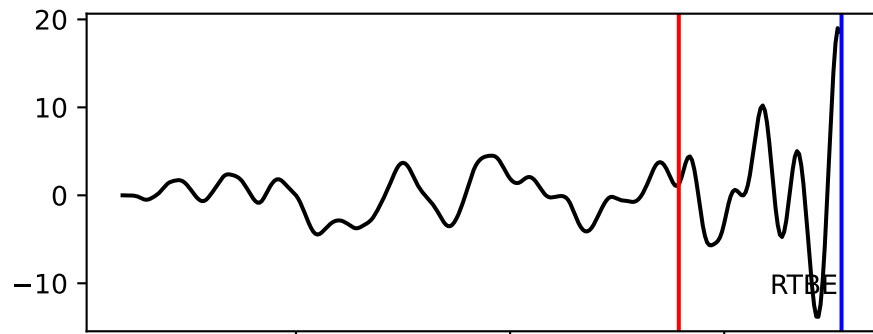

Typ: None - giant\_2009\_319  
Herdzeit (UTC): 2009-06-16 02:51:42  
Magnitude (MI): -1.0  
Latitude: 47.755 [°] ± 0.31 [km]  
Longitude: 12.845 [°] ± 0.19 [km]  
Tiefe: -1.4 [km] ± 0.1[km]

51:41.500000  
51:42.000000  
51:42.500000