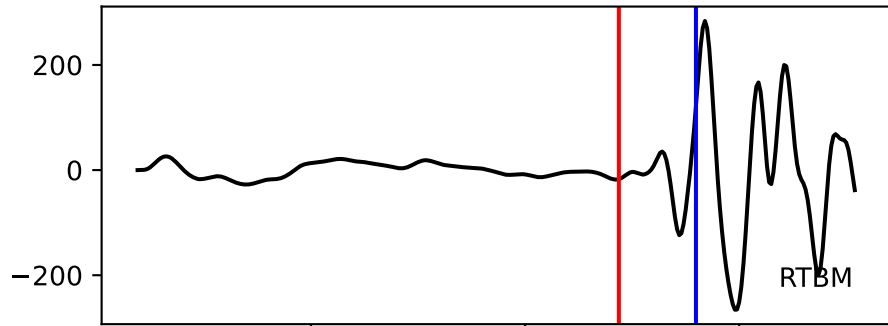

Typ: None - giant\_2009\_319  
Herdzeit (UTC): 2009-06-16 02:51:42  
Magnitude (MI): -1.0  
Latitude: 47.755 [°] ± 0.31 [km]  
Longitude: 12.845 [°] ± 0.19 [km]  
Tiefe: -1.4 [km] ± 0.1[km]

51:41.500000  
51:42.000000  
51:42.500000