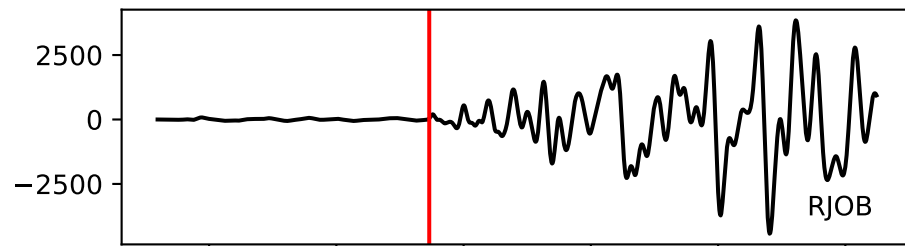

Typ: None - giant_2009_362
Herdzeit (UTC): 2009-06-27 10:02:54
Magnitude (MI): 1.1
Latitude: 47.750 [°] ± 0.05 [km]
Longitude: 12.877 [°] ± 0.05 [km]
Tiefe: 0.6 [km] ± 0.2[km]

10:02:54 10:02:55 10:02:56 10:02:57 10:02:58 10:02:59