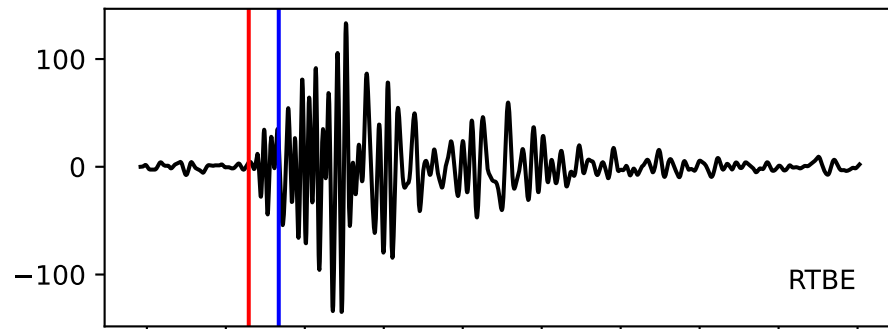

Typ: None - giant\_2009\_602  
Herdzeit (UTC): 2009-11-07 12:02:18  
Magnitude (MI): 0.0  
Latitude: 47.757 [°] ± 0.04 [km]  
Longitude: 12.847 [°] ± 0.02 [km]  
Tiefe: -1.4 [km] ± 0.0[km]

12:02:18  
12:02:19  
12:02:20  
12:02:21  
12:02:22  
12:02:23  
12:02:24  
12:02:25  
12:02:26  
12:02:27