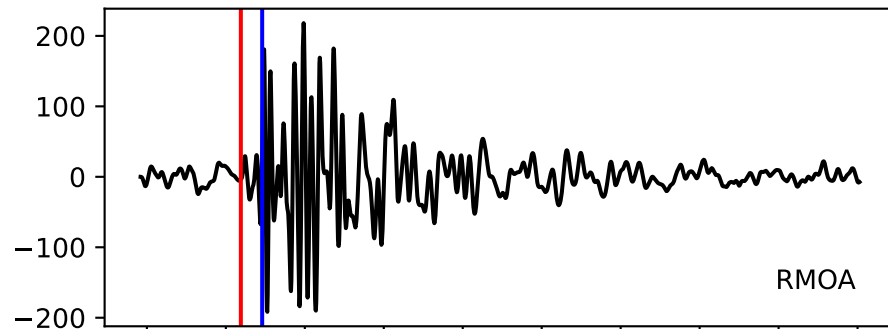

Typ: None - giant\_2009\_602  
Herdzeit (UTC): 2009-11-07 12:02:18  
Magnitude (MI): 0.0  
Latitude: 47.757 [°] ± 0.04 [km]  
Longitude: 12.847 [°] ± 0.02 [km]  
Tiefe: -1.4 [km] ± 0.0[km]

12:02:18  
12:02:19  
12:02:20  
12:02:21  
12:02:22  
12:02:23  
12:02:24  
12:02:25  
12:02:26  
12:02:27