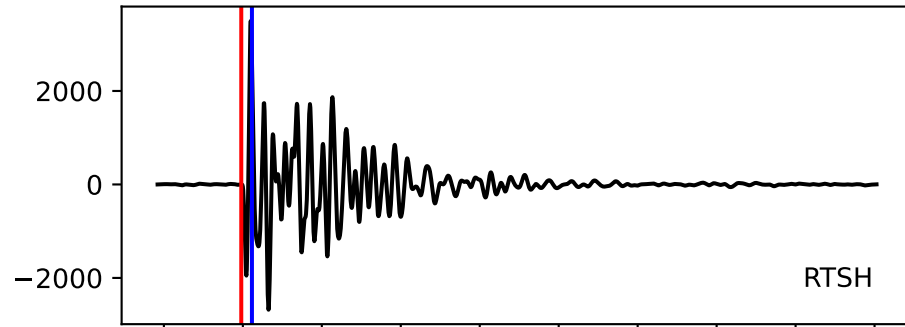

Typ: None - giant\_2009\_602  
Herdzeit (UTC): 2009-11-07 12:02:18  
Magnitude (MI): 0.0  
Latitude: 47.757 [°] ± 0.04 [km]  
Longitude: 12.847 [°] ± 0.02 [km]  
Tiefe: -1.4 [km] ± 0.0[km]

12:02:18  
12:02:19  
12:02:20  
12:02:21  
12:02:22  
12:02:23  
12:02:24  
12:02:25  
12:02:26  
12:02:27