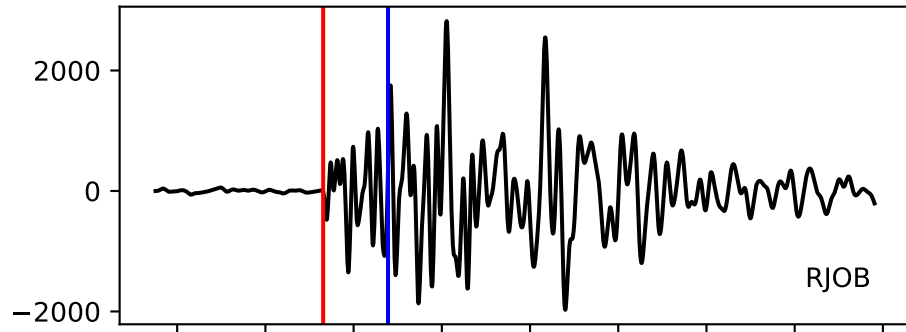

Typ: None - giant_2009_71
Herdzeit (UTC): 2009-02-24 16:31:34
Magnitude (MI): -0.0
Latitude: 47.766 [°] ± 8.21 [km]
Longitude: 12.836 [°] ± 0.61 [km]
Tiefe: 1.9 [km] ± 2.4[km]

16:31:34
16:31:35
16:31:36
16:31:37
16:31:38
16:31:39
16:31:40
16:31:41
16:31:42