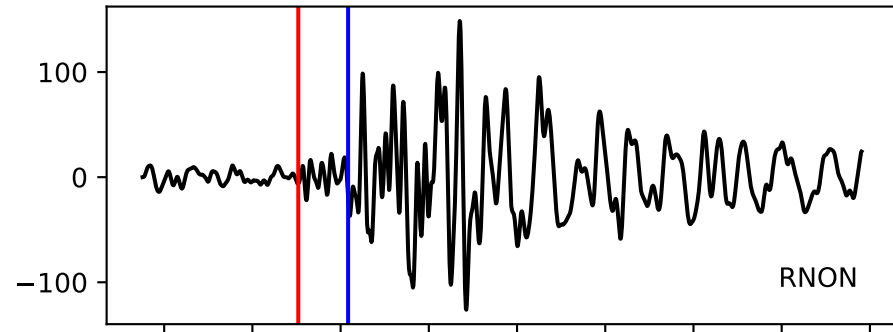

Typ: None - giant_2009_71
Herdzeit (UTC): 2009-02-24 16:31:34
Magnitude (MI): -0.0
Latitude: 47.766 [°] ± 8.21 [km]
Longitude: 12.836 [°] ± 0.61 [km]
Tiefe: 1.9 [km] ± 2.4[km]

16:31:34
16:31:35
16:31:36
16:31:37
16:31:38
16:31:39
16:31:40
16:31:41
16:31:42