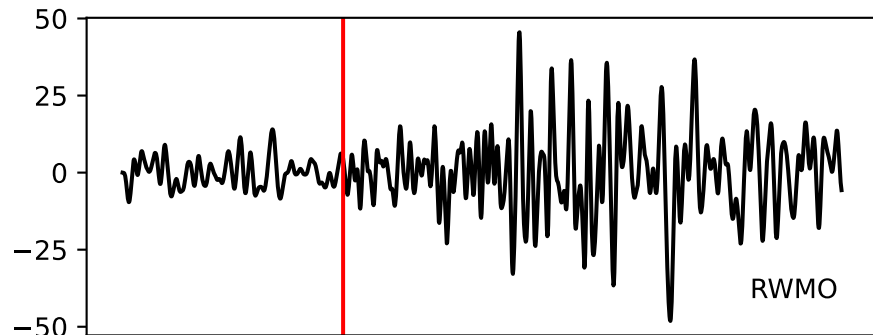

Typ: None - giant_2009_71
Herdzeit (UTC): 2009-02-24 16:31:34
Magnitude (MI): -0.0
Latitude: 47.766 [°] ± 8.21 [km]
Longitude: 12.836 [°] ± 0.61 [km]
Tiefe: 1.9 [km] ± 2.4[km]

16:31:34
16:31:35
16:31:36
16:31:37
16:31:38
16:31:39
16:31:40
16:31:41
16:31:42