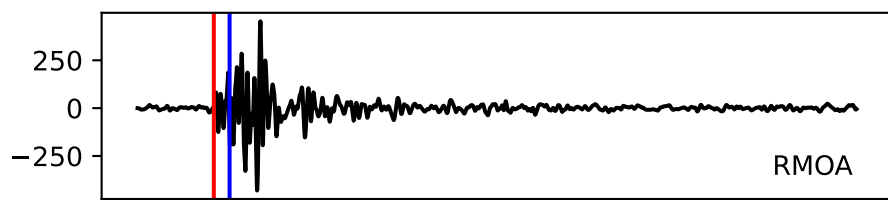

Typ: None - obspyck_20100507134511
Herdzeit (UTC): 2009-07-11 08:36:02
Magnitude (MI): 0.3
Latitude: 47.744 [°] ± 0.87 [km]
Longitude: 12.899 [°] ± 1.54 [km]
Tiefe: -0.2 [km] ± 1.6[km]

08:36:05 08:36:10 08:36:15