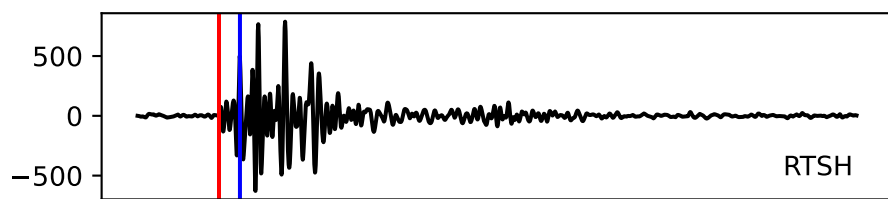

Typ: None - obspyck_20100507134511
Herdzeit (UTC): 2009-07-11 08:36:02
Magnitude (MI): 0.3
Latitude: 47.744 [°] ± 0.87 [km]
Longitude: 12.899 [°] ± 1.54 [km]
Tiefe: -0.2 [km] ± 1.6[km]

08:36:05 08:36:10 08:36:15