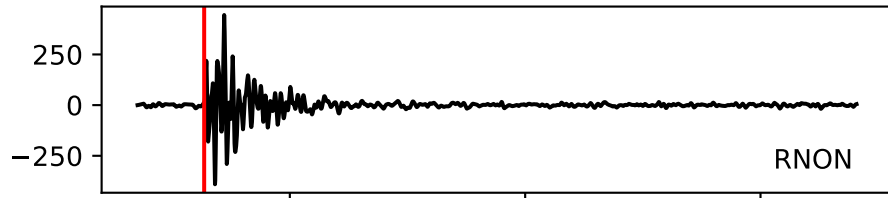

Typ: None - obspyck_20100507134511
Herdzeit (UTC): 2009-07-11 08:36:02
Magnitude (MI): 0.3
Latitude: 47.744 [°] ± 0.87 [km]
Longitude: 12.899 [°] ± 1.54 [km]
Tiefe: -0.2 [km] ± 1.6[km]

08:36:05 08:36:10 08:36:15