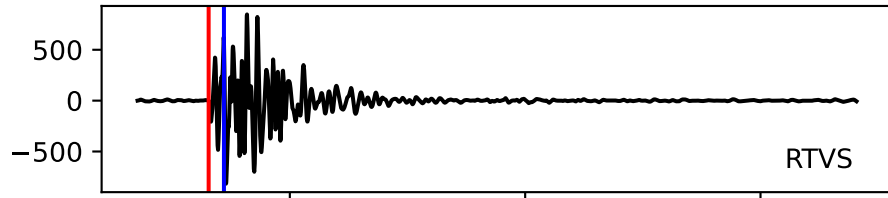

Typ: None - obspyck_20100507134511
Herdzeit (UTC): 2009-07-11 08:36:02
Magnitude (MI): 0.3
Latitude: 47.744 [°] ± 0.87 [km]
Longitude: 12.899 [°] ± 1.54 [km]
Tiefe: -0.2 [km] ± 1.6[km]

08:36:05 08:36:10 08:36:15