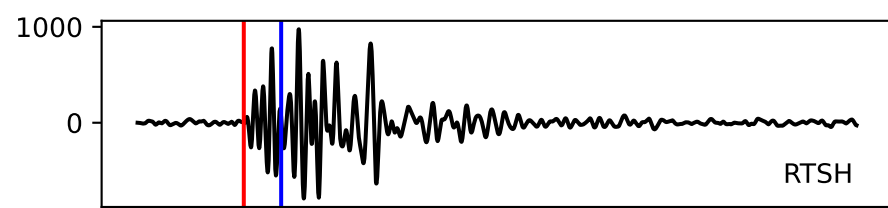

Typ: None - obspyck\_20100517114333  
Herdzeit (UTC): 2009-07-11 09:39:47  
Magnitude (MI): 0.1  
Latitude: 47.742 [°] ± 1.21 [km]  
Longitude: 12.893 [°] ± 0.80 [km]  
Tiefe: -0.1 [km] ± 2.4[km]

09:39:50 09:39:55