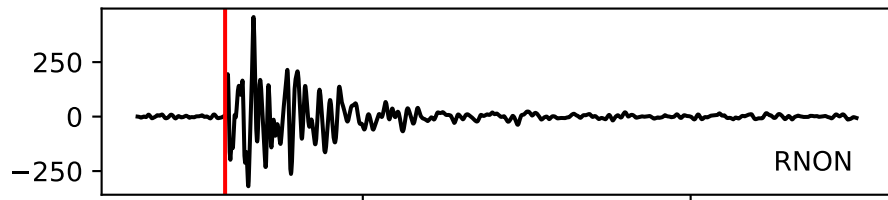

Typ: None - obspyck\_20100517114333  
Herdzeit (UTC): 2009-07-11 09:39:47  
Magnitude (MI): 0.1  
Latitude: 47.742 [°] ± 1.21 [km]  
Longitude: 12.893 [°] ± 0.80 [km]  
Tiefe: -0.1 [km] ± 2.4[km]

09:39:50 09:39:55