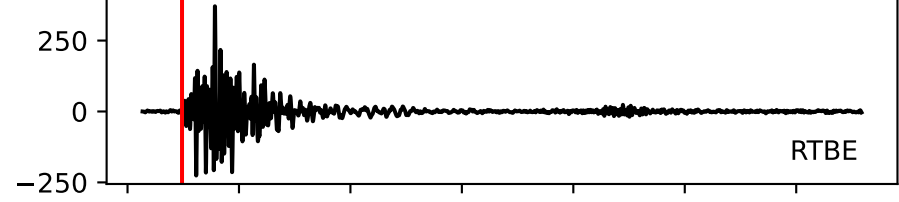

Typ: None - obspyck_20100531120022
Herdzeit (UTC): 2010-05-30 01:16:41
Magnitude (MI): 0.6
Latitude: 47.747 [°] ± 0.68 [km]
Longitude: 12.883 [°] ± 0.78 [km]
Tiefe: 0.5 [km] ± 0.9[km]

01:16:40 01:16:45 01:16:50 01:16:55 01:17:00 01:17:05 01:17:10