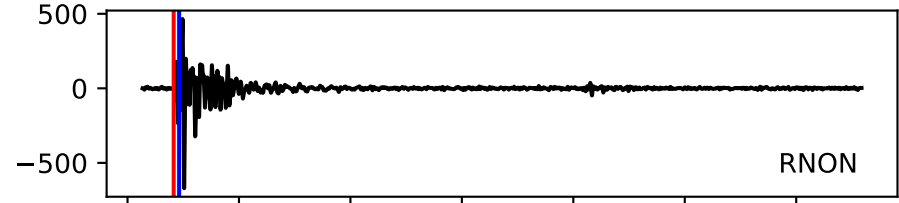

Typ: None - obspyck_20100531120022
Herdzeit (UTC): 2010-05-30 01:16:41
Magnitude (MI): 0.6
Latitude: 47.747 [°] ± 0.68 [km]
Longitude: 12.883 [°] ± 0.78 [km]
Tiefe: 0.5 [km] ± 0.9[km]

01:16:40 01:16:45 01:16:50 01:16:55 01:17:00 01:17:05 01:17:10