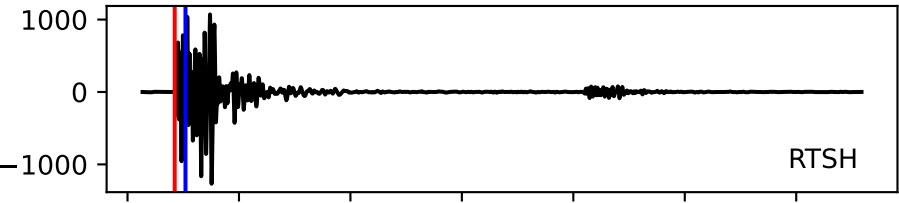

Typ: None - obspyck_20100531120022
Herdzeit (UTC): 2010-05-30 01:16:41
Magnitude (MI): 0.6
Latitude: 47.747 [°] ± 0.68 [km]
Longitude: 12.883 [°] ± 0.78 [km]
Tiefe: 0.5 [km] ± 0.9[km]

01:16:40 01:16:45 01:16:50 01:16:55 01:17:00 01:17:05 01:17:10