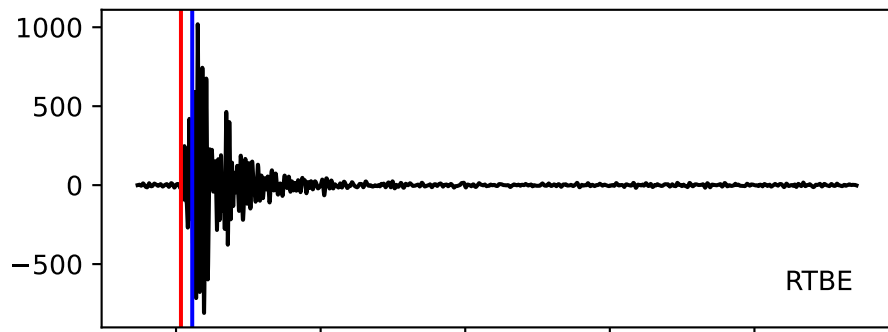

Typ: None - obspyck_20100707120627
Herdzeit (UTC): 2010-07-06 13:45:24
Magnitude (MI): 0.5
Latitude: 47.737 [°] ± 1.98 [km]
Longitude: 12.840 [°] ± 0.82 [km]
Tiefe: 1.3 [km] ± 0.8[km]

13:45:25 13:45:30 13:45:35 13:45:40 13:45:45