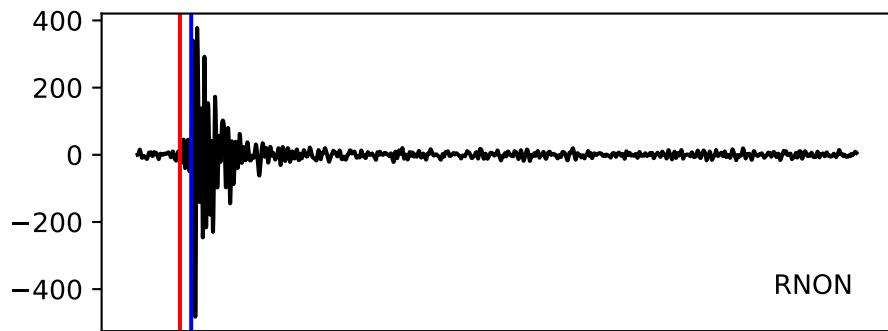

Typ: None - obspyck_20100707120627
Herdzeit (UTC): 2010-07-06 13:45:24
Magnitude (MI): 0.5
Latitude: 47.737 [°] ± 1.98 [km]
Longitude: 12.840 [°] ± 0.82 [km]
Tiefe: 1.3 [km] ± 0.8[km]

13:45:25 13:45:30 13:45:35 13:45:40 13:45:45