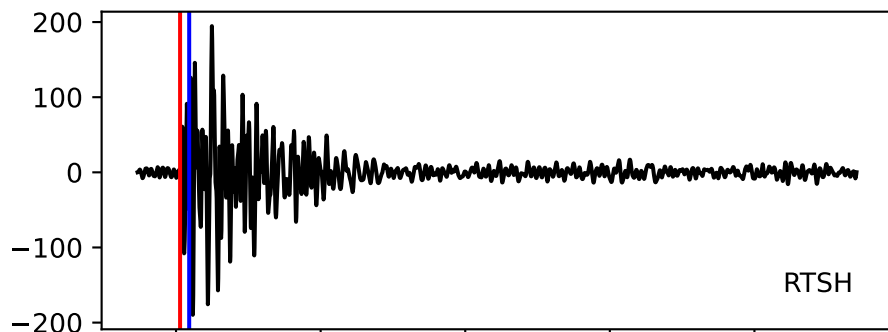

Typ: None - obspyck_20100707120627
Herdzeit (UTC): 2010-07-06 13:45:24
Magnitude (MI): 0.5
Latitude: 47.737 [°] ± 1.98 [km]
Longitude: 12.840 [°] ± 0.82 [km]
Tiefe: 1.3 [km] ± 0.8[km]

13:45:25 13:45:30 13:45:35 13:45:40 13:45:45