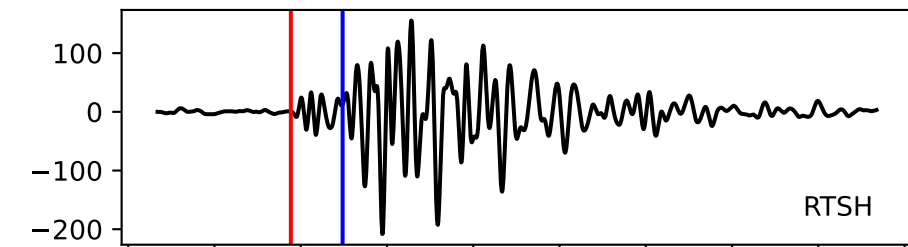

Typ: None - obspyck_20100707125808
Herdzeit (UTC): 2010-06-21 23:19:13
Magnitude (MI): -0.0
Latitude: 47.739 [°] ± 2.35 [km]
Longitude: 12.818 [°] ± 1.32 [km]
Tiefe: -1.0 [km] ± 1.8[km]

23:19:12
23:19:13
23:19:14
23:19:15
23:19:16
23:19:17
23:19:18
23:19:19
23:19:20
23:19:21