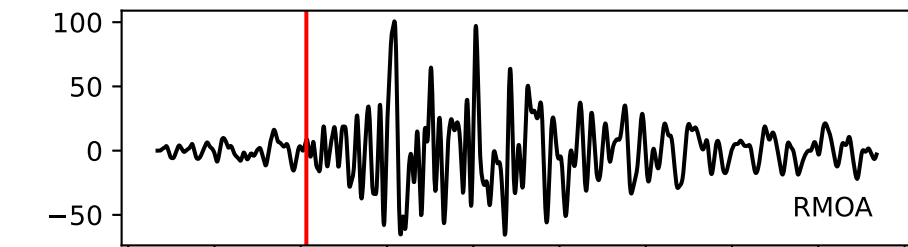

Typ: None - obspyck_20100707125808
Herdzeit (UTC): 2010-06-21 23:19:13
Magnitude (MI): -0.0
Latitude: 47.739 [°] ± 2.35 [km]
Longitude: 12.818 [°] ± 1.32 [km]
Tiefe: -1.0 [km] ± 1.8[km]

23:19:12
23:19:13
23:19:14
23:19:15
23:19:16
23:19:17
23:19:18
23:19:19
23:19:20
23:19:21