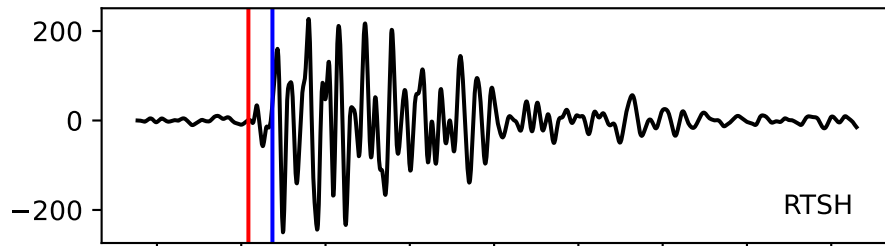

Typ: None - obspyck_20100715141024
Herdzeit (UTC): 2010-07-13 05:32:44
Magnitude (MI): -0.0
Latitude: 47.753 [°] ± 1.28 [km]
Longitude: 12.863 [°] ± 1.11 [km]
Tiefe: 1.0 [km] ± 1.0[km]

05:32:44 05:32:45 05:32:46 05:32:47 05:32:48 05:32:49 05:32:50 05:32:51 05:32:52