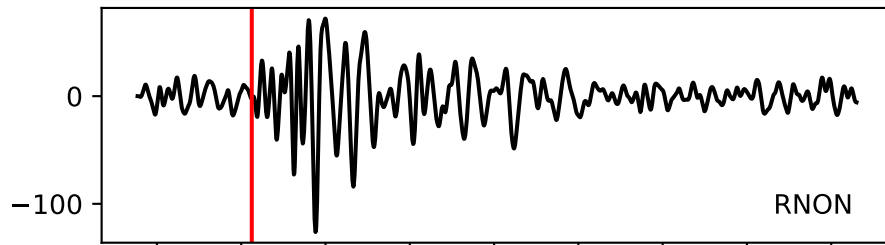

Typ: None - obspyck_20100715141024
Herdzeit (UTC): 2010-07-13 05:32:44
Magnitude (MI): -0.0
Latitude: 47.753 [°] ± 1.28 [km]
Longitude: 12.863 [°] ± 1.11 [km]
Tiefe: 1.0 [km] ± 1.0[km]

05:32:44 05:32:45 05:32:46 05:32:47 05:32:48 05:32:49 05:32:50 05:32:51 05:32:52