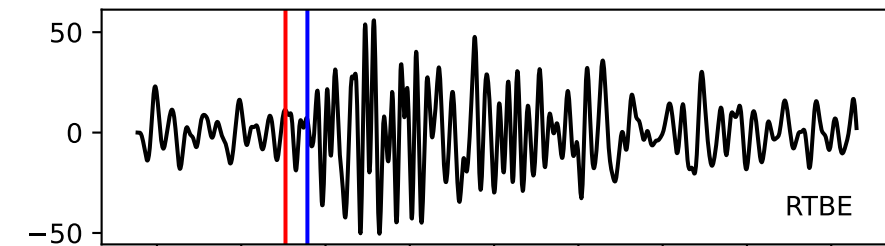

Typ: None - obspyck_20100715141024
Herdzeit (UTC): 2010-07-13 05:32:44
Magnitude (MI): -0.0
Latitude: 47.753 [°] ± 1.28 [km]
Longitude: 12.863 [°] ± 1.11 [km]
Tiefe: 1.0 [km] ± 1.0[km]

05:32:44 05:32:45 05:32:46 05:32:47 05:32:48 05:32:49 05:32:50 05:32:51 05:32:52