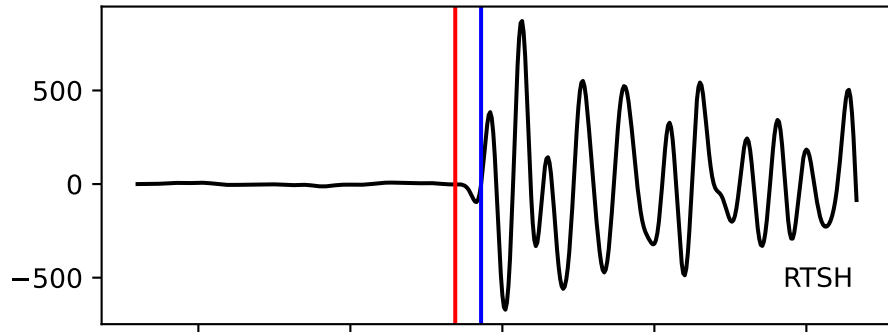

Typ: None - obspyck\_20100809130017  
Herdzeit (UTC): 2010-08-09 06:34:30  
Magnitude (MI): -0.3  
Latitude: 47.755 [°] ± 0.76 [km]  
Longitude: 12.854 [°] ± 0.86 [km]  
Tiefe: -0.1 [km] ± 1.8[km]

34:29.500000  
34:30.000000  
34:30.500000  
34:31.000000  
34:31.500000