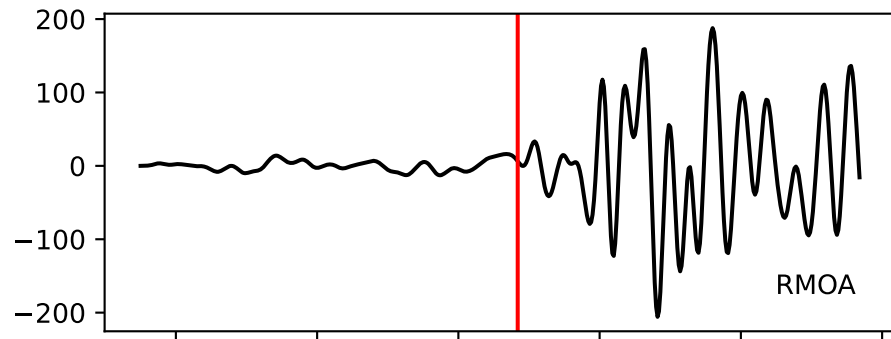

Typ: None - obspyck_20100818103718
Herdzeit (UTC): 2010-08-17 01:39:11
Magnitude (MI): 0.1
Latitude: 47.752 [°] ± 1.12 [km]
Longitude: 12.849 [°] ± 1.29 [km]
Tiefe: 0.2 [km] ± 1.0[km]

39:10.500000
39:11.000000
39:11.500000
39:12.000000
39:12.500000
39:13.000000