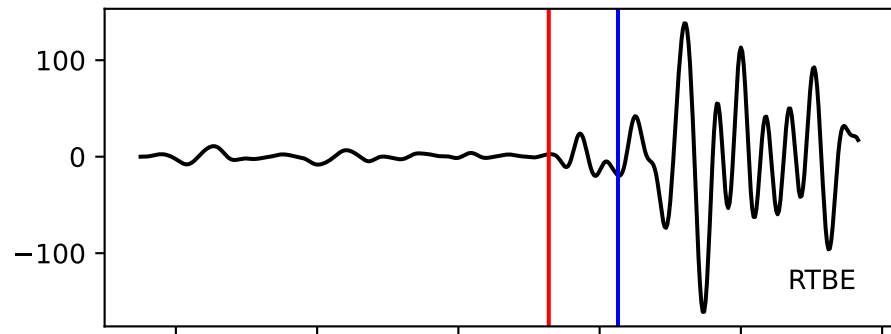

Typ: None - obspyck_20100818103718
Herdzeit (UTC): 2010-08-17 01:39:11
Magnitude (MI): 0.1
Latitude: 47.752 [°] ± 1.12 [km]
Longitude: 12.849 [°] ± 1.29 [km]
Tiefe: 0.2 [km] ± 1.0[km]

39:10.500000
39:11.000000
39:11.500000
39:12.000000
39:12.500000
39:13.000000