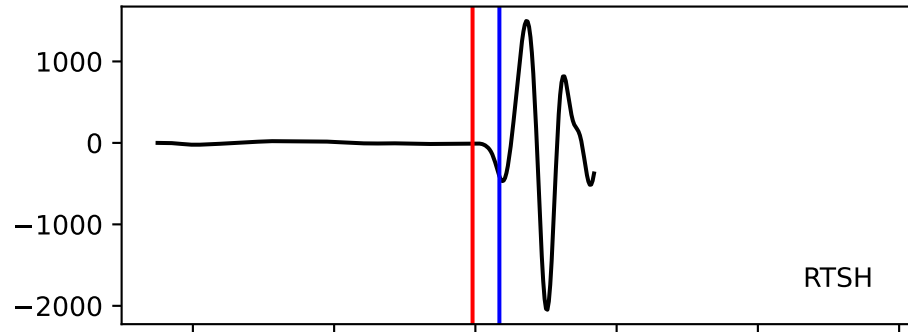

Typ: None - obspyck_20100818103718
Herdzeit (UTC): 2010-08-17 01:39:11
Magnitude (MI): 0.1
Latitude: 47.752 [°] ± 1.12 [km]
Longitude: 12.849 [°] ± 1.29 [km]
Tiefe: 0.2 [km] ± 1.0[km]

39:10.500000
39:11.000000
39:11.500000
39:12.000000
39:12.500000
39:13.000000