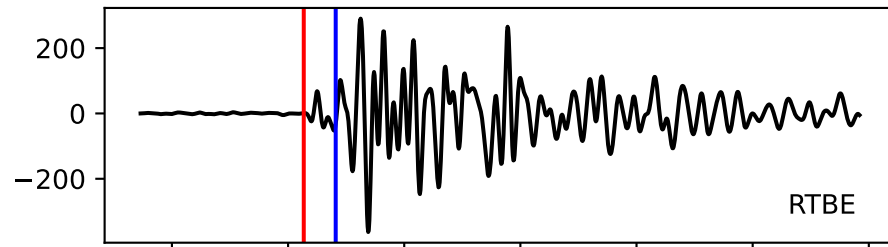

Typ: None - obspyck_20100818110049
Herdzeit (UTC): 2010-08-17 01:40:04
Magnitude (MI): 0.3
Latitude: 47.750 [°] ± 0.81 [km]
Longitude: 12.852 [°] ± 0.71 [km]
Tiefe: -0.4 [km] ± 1.7[km]

01:40:04 01:40:05 01:40:06 01:40:07 01:40:08 01:40:09 01:40:10