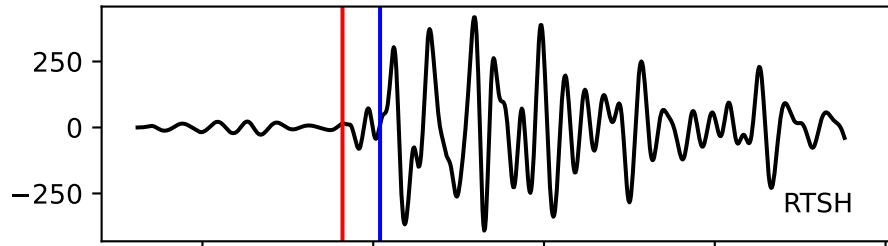

Typ: None - obspyck_20100826123745
Herdzeit (UTC): 2010-08-24 07:00:38
Magnitude (MI): -0.3
Latitude: 47.761 [°] ± 1.23 [km]
Longitude: 12.837 [°] ± 0.97 [km]
Tiefe: -1.0 [km] ± 3.2[km]

00:38.000000 00:39.000000 00:40.000000 00:41.000000 00:42.000000