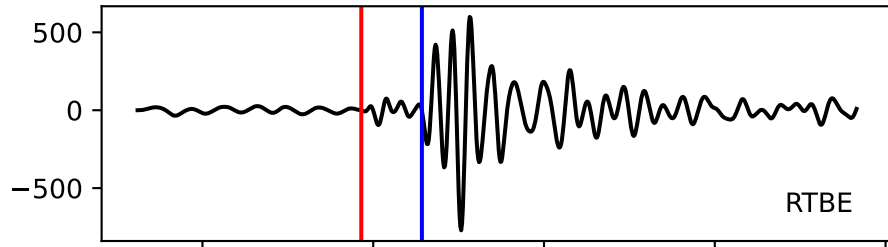

Typ: None - obspyck_20100826123745
Herdzeit (UTC): 2010-08-24 07:00:38
Magnitude (MI): -0.3
Latitude: 47.761 [°] ± 1.23 [km]
Longitude: 12.837 [°] ± 0.97 [km]
Tiefe: -1.0 [km] ± 3.2[km]

00:38.000000 00:39.000000 00:40.000000 00:41.000000 00:42.000000