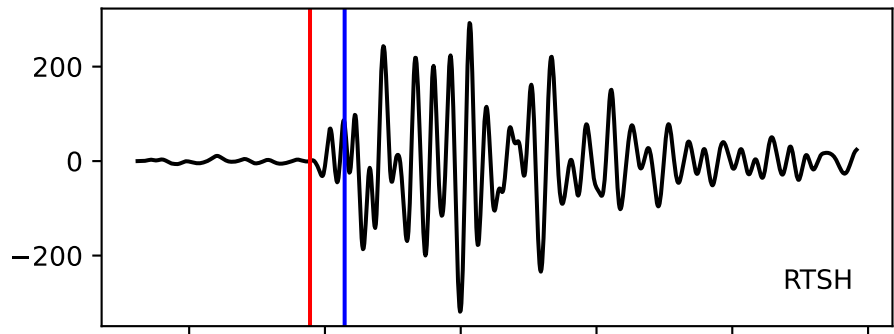

Typ: None - obspyck\_20100908084657  
Herdzeit (UTC): 2010-09-02 18:23:35  
Magnitude (MI): -0.2  
Latitude: 47.762 [°] ± 1.68 [km]  
Longitude: 12.832 [°] ± 0.81 [km]  
Tiefe: -0.5 [km] ± 2.8[km]

18:23:35 18:23:36 18:23:37 18:23:38 18:23:39 18:23:40