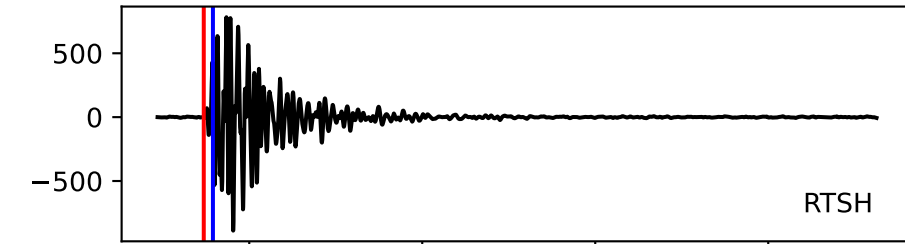

Typ: None - obspyck_20100920114122
Herdzeit (UTC): 2010-09-18 11:41:28
Magnitude (MI): 0.4
Latitude: 47.744 [°] ± 6.29 [km]
Longitude: 12.848 [°] ± 6.29 [km]
Tiefe: 1.5 [km] ± 3.7[km]

11:41:30 11:41:35 11:41:40 11:41:45