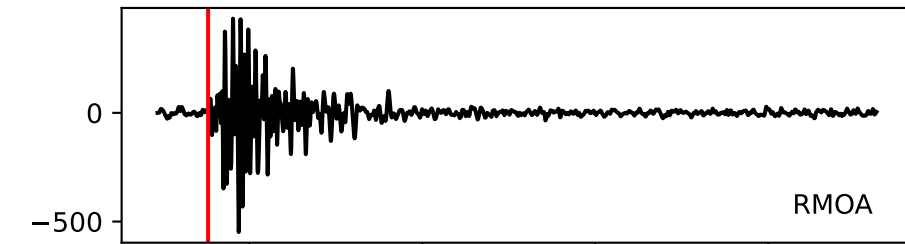

Typ: None - obspyck_20100920114122
Herdzeit (UTC): 2010-09-18 11:41:28
Magnitude (MI): 0.4
Latitude: 47.744 [°] ± 6.29 [km]
Longitude: 12.848 [°] ± 6.29 [km]
Tiefe: 1.5 [km] ± 3.7[km]

11:41:30 11:41:35 11:41:40 11:41:45