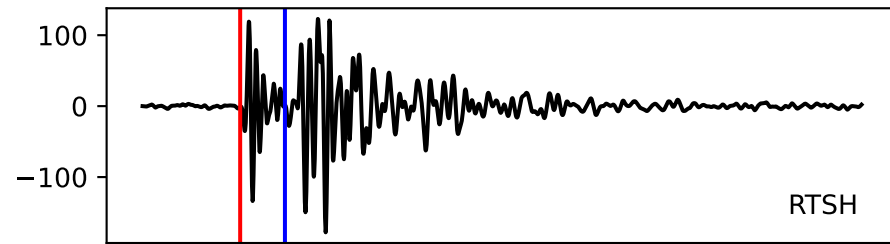

Typ: None - obspyck_20100920115753
Herdzeit (UTC): 2010-09-18 16:18:21
Magnitude (MI): 0.1
Latitude: 47.724 [°] ± 0.80 [km]
Longitude: 12.829 [°] ± 0.80 [km]
Tiefe: 0.3 [km] ± 8.6[km]

16:18:20 16:18:25 16:18:30