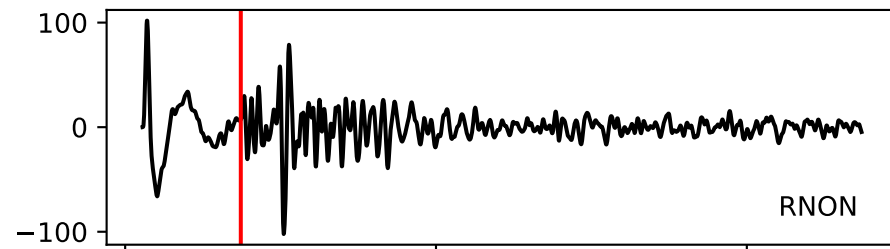

Typ: None - obspyck_20100920115753
Herdzeit (UTC): 2010-09-18 16:18:21
Magnitude (MI): 0.1
Latitude: 47.724 [°] ± 0.80 [km]
Longitude: 12.829 [°] ± 0.80 [km]
Tiefe: 0.3 [km] ± 8.6[km]

16:18:20 16:18:25 16:18:30