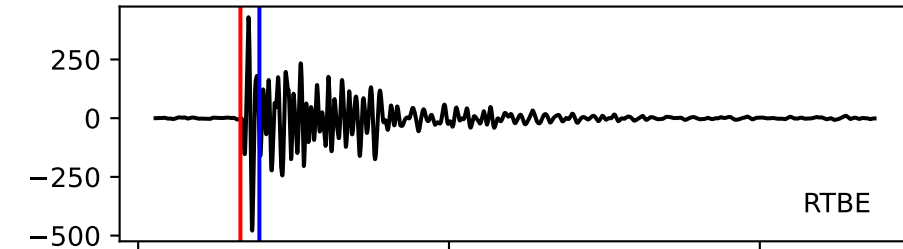

Typ: None - obspyck_20100920115753
Herdzeit (UTC): 2010-09-18 16:18:21
Magnitude (MI): 0.1
Latitude: 47.724 [°] ± 0.80 [km]
Longitude: 12.829 [°] ± 0.80 [km]
Tiefe: 0.3 [km] ± 8.6[km]

16:18:20 16:18:25 16:18:30