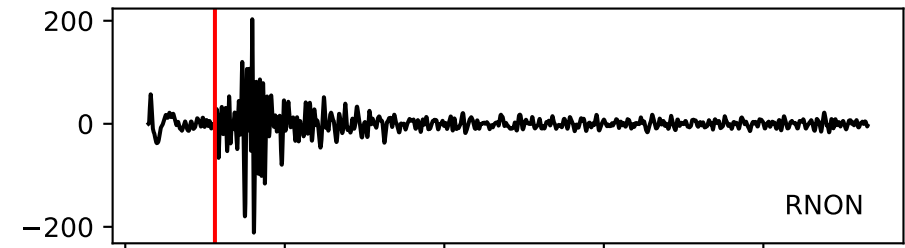

Typ: None - obspyck\_20100920122125  
Herdzeit (UTC): 2010-09-20 05:07:46  
Magnitude (MI): 0.5  
Latitude: 47.722 [°] ± 1.52 [km]  
Longitude: 12.905 [°] ± 1.52 [km]  
Tiefe: 6.7 [km] ± 0.8[km]

05:07:45      05:07:50      05:07:55      05:08:00      05:08:05