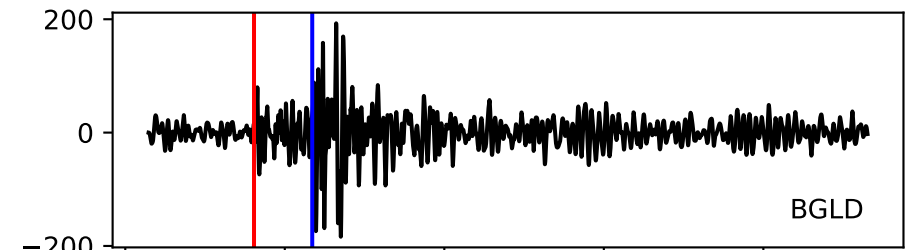

Typ: None - obspyck\_20100920122125  
Herdzeit (UTC): 2010-09-20 05:07:46  
Magnitude (MI): 0.5  
Latitude: 47.722 [°] ± 1.52 [km]  
Longitude: 12.905 [°] ± 1.52 [km]  
Tiefe: 6.7 [km] ± 0.8[km]

05:07:45      05:07:50      05:07:55      05:08:00      05:08:05