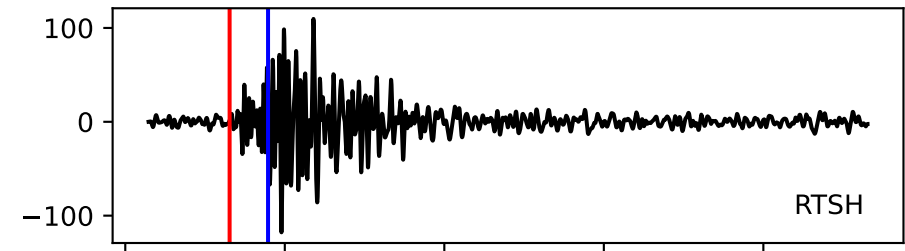

Typ: None - obspyck\_20100920122125  
Herdzeit (UTC): 2010-09-20 05:07:46  
Magnitude (MI): 0.5  
Latitude: 47.722 [°] ± 1.52 [km]  
Longitude: 12.905 [°] ± 1.52 [km]  
Tiefe: 6.7 [km] ± 0.8[km]

05:07:45      05:07:50      05:07:55      05:08:00      05:08:05