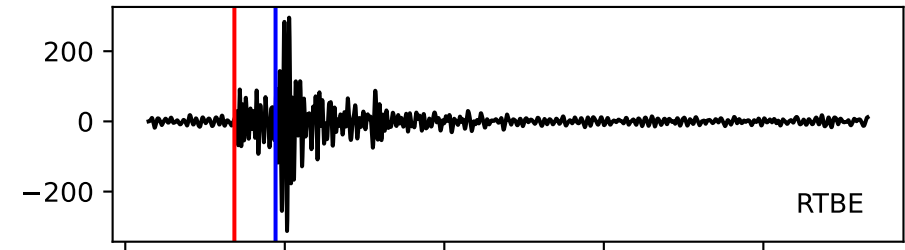

Typ: None - obspyck\_20100920122125  
Herdzeit (UTC): 2010-09-20 05:07:46  
Magnitude (MI): 0.5  
Latitude: 47.722 [°] ± 1.52 [km]  
Longitude: 12.905 [°] ± 1.52 [km]  
Tiefe: 6.7 [km] ± 0.8[km]

05:07:45      05:07:50      05:07:55      05:08:00      05:08:05