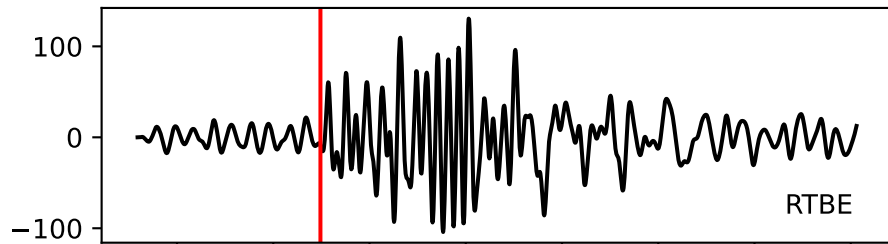

Typ: None - obspyck_20101028094620
Herdzeit (UTC): 2010-10-25 11:33:28
Magnitude (MI): -0.1
Latitude: 47.749 [°] ± 1.26 [km]
Longitude: 12.889 [°] ± 1.26 [km]
Tiefe: 1.3 [km] ± 0.8[km]

11:33:28 11:33:29 11:33:30 11:33:31 11:33:32 11:33:33 11:33:34 11:33:35