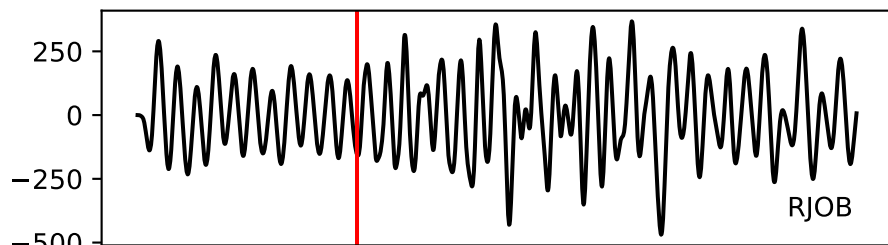

Typ: None - obspyck_20101028094620
Herdzeit (UTC): 2010-10-25 11:33:28
Magnitude (MI): -0.1
Latitude: 47.749 [°] ± 1.26 [km]
Longitude: 12.889 [°] ± 1.26 [km]
Tiefe: 1.3 [km] ± 0.8[km]

11:33:28 11:33:29 11:33:30 11:33:31 11:33:32 11:33:33 11:33:34 11:33:35