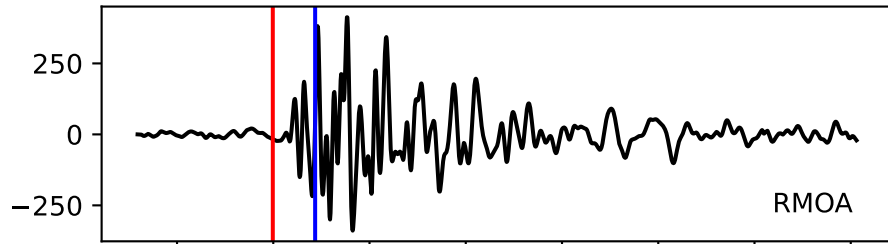

Typ: None - obspyck_20101028094620
Herdzeit (UTC): 2010-10-25 11:33:28
Magnitude (MI): -0.1
Latitude: 47.749 [°] ± 1.26 [km]
Longitude: 12.889 [°] ± 1.26 [km]
Tiefe: 1.3 [km] ± 0.8[km]

11:33:28 11:33:29 11:33:30 11:33:31 11:33:32 11:33:33 11:33:34 11:33:35