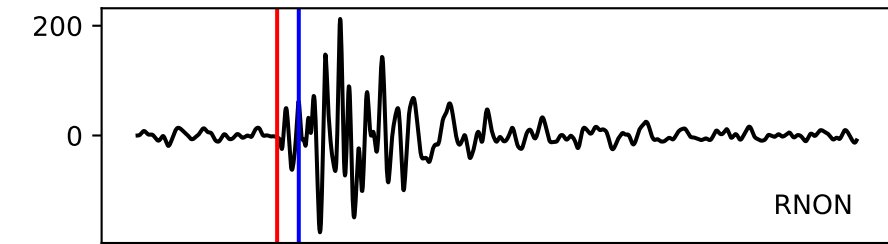

Typ: None - obspyck_20101028094620
Herdzeit (UTC): 2010-10-25 11:33:28
Magnitude (MI): -0.1
Latitude: 47.749 [°] ± 1.26 [km]
Longitude: 12.889 [°] ± 1.26 [km]
Tiefe: 1.3 [km] ± 0.8[km]

11:33:28 11:33:29 11:33:30 11:33:31 11:33:32 11:33:33 11:33:34 11:33:35