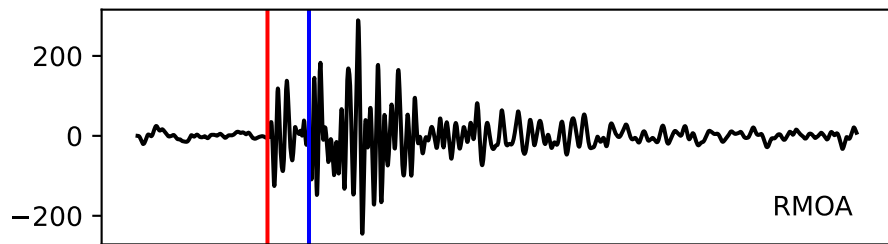

Typ: None - obspyck_20101206115815
Herdzeit (UTC): 2010-11-28 11:46:56
Magnitude (MI): 0.1
Latitude: 47.731 [°] ± 0.49 [km]
Longitude: 12.843 [°] ± 0.49 [km]
Tiefe: 2.4 [km] ± 0.7[km]

11:47:00

11:47:05