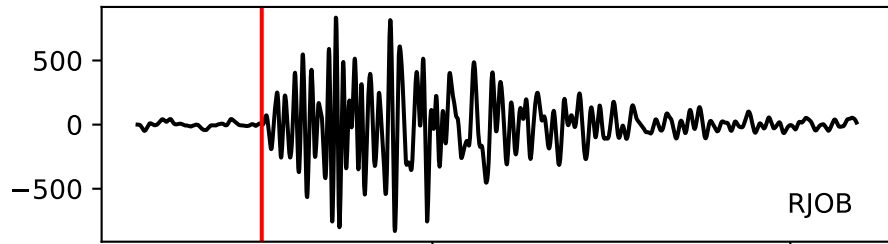

Typ: None - obspyck_20101206115815
Herdzeit (UTC): 2010-11-28 11:46:56
Magnitude (MI): 0.1
Latitude: 47.731 [°] ± 0.49 [km]
Longitude: 12.843 [°] ± 0.49 [km]
Tiefe: 2.4 [km] ± 0.7[km]

11:47:00

11:47:05