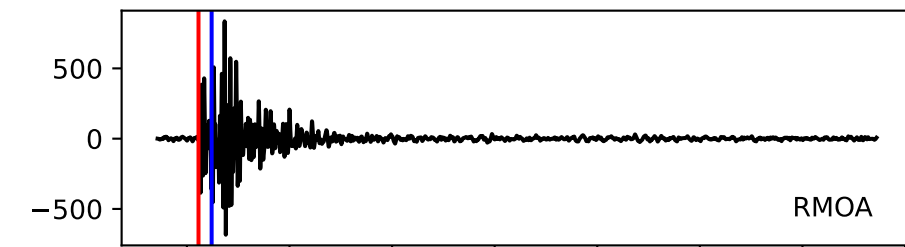

Typ: None - obspyck\_20101206120818  
Herdzeit (UTC): 2010-11-29 04:02:29  
Magnitude (MI): 0.7  
Latitude: 47.727 [°] ± 0.77 [km]  
Longitude: 12.848 [°] ± 0.77 [km]  
Tiefe: 3.5 [km] ± 0.6[km]

04:02:30 04:02:35 04:02:40 04:02:45 04:02:50 04:02:55 04:03:00 04:03:05