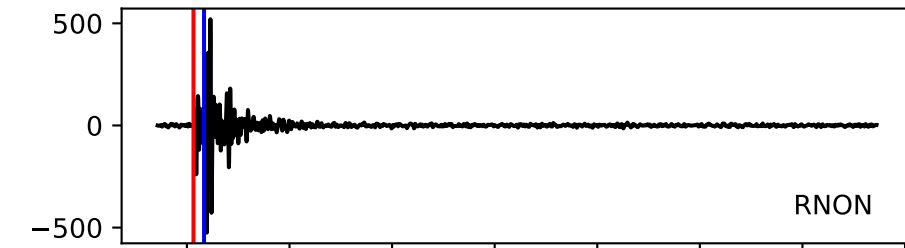

Typ: None - obspyck\_20101206120818  
Herdzeit (UTC): 2010-11-29 04:02:29  
Magnitude (MI): 0.7  
Latitude: 47.727 [°] ± 0.77 [km]  
Longitude: 12.848 [°] ± 0.77 [km]  
Tiefe: 3.5 [km] ± 0.6[km]

04:02:30 04:02:35 04:02:40 04:02:45 04:02:50 04:02:55 04:03:00 04:03:05