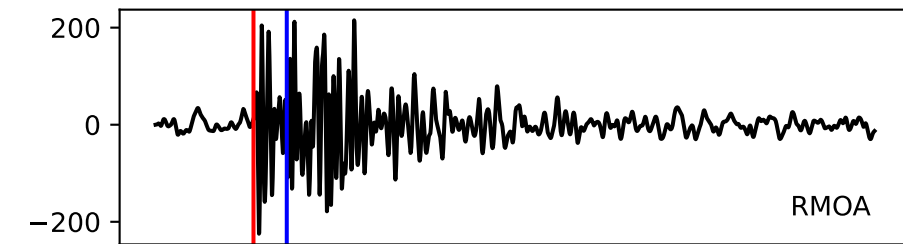

Typ: None - obspyck_20101206124430
Herdzeit (UTC): 2010-12-03 11:02:26
Magnitude (MI): 0.2
Latitude: 47.730 [°] ± 0.48 [km]
Longitude: 12.843 [°] ± 0.48 [km]
Tiefe: 2.2 [km] ± 0.7[km]

11:02:30
11:02:35