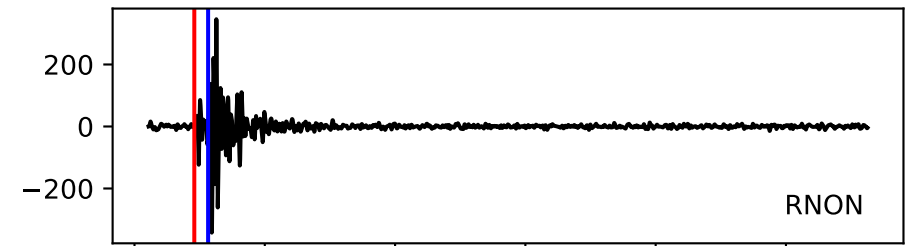

Typ: None - obspyck_20101206125225
Herdzeit (UTC): 2010-12-03 18:17:06
Magnitude (MI): 0.6
Latitude: 47.717 [°] ± 1.42 [km]
Longitude: 12.849 [°] ± 1.42 [km]
Tiefe: 3.0 [km] ± 1.3[km]

18:17:05 18:17:10 18:17:15 18:17:20 18:17:25 18:17:30