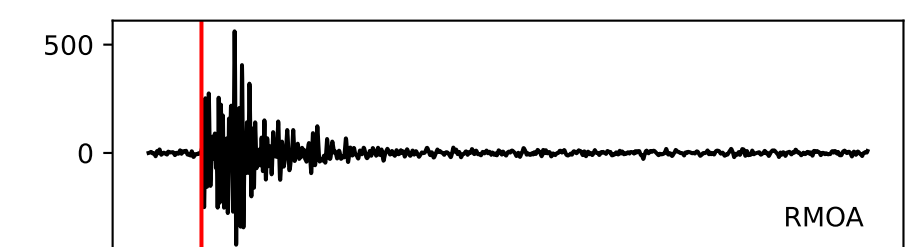

Typ: None - obspyck_20101206125225
Herdzeit (UTC): 2010-12-03 18:17:06
Magnitude (MI): 0.6
Latitude: 47.717 [°] ± 1.42 [km]
Longitude: 12.849 [°] ± 1.42 [km]
Tiefe: 3.0 [km] ± 1.3[km]

18:17:05 18:17:10 18:17:15 18:17:20 18:17:25 18:17:30