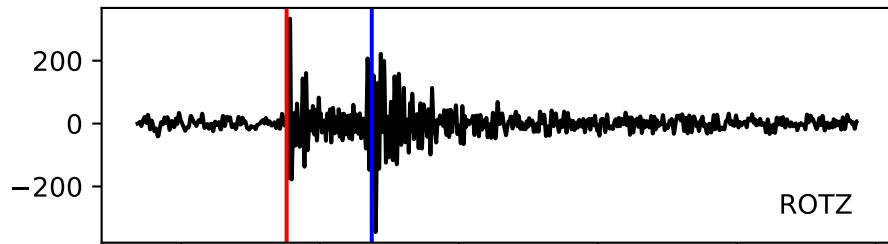

Typ: None - obspyck_20110124105521
Herdzeit (UTC): 2010-12-28 20:38:44
Magnitude (MI): 0.5
Latitude: 49.958 [°] ± 1.47 [km]
Longitude: 12.303 [°] ± 1.47 [km]
Tiefe: 13.2 [km] ± 1.0[km]

20:38:45 20:38:50 20:38:55 20:39:00 20:39:05 20:39:10