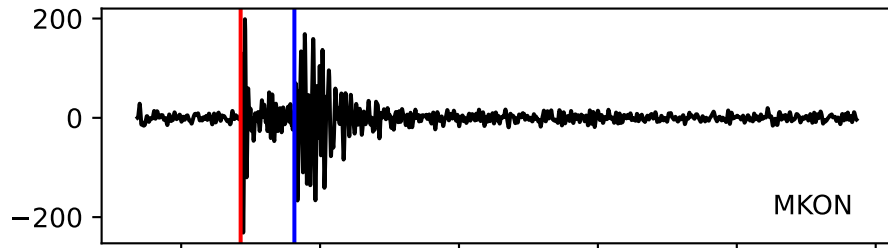

Typ: None - obspyck_20110124105521
Herdzeit (UTC): 2010-12-28 20:38:44
Magnitude (MI): 0.5
Latitude: 49.958 [°] ± 1.47 [km]
Longitude: 12.303 [°] ± 1.47 [km]
Tiefe: 13.2 [km] ± 1.0[km]

20:38:45 20:38:50 20:38:55 20:39:00 20:39:05 20:39:10