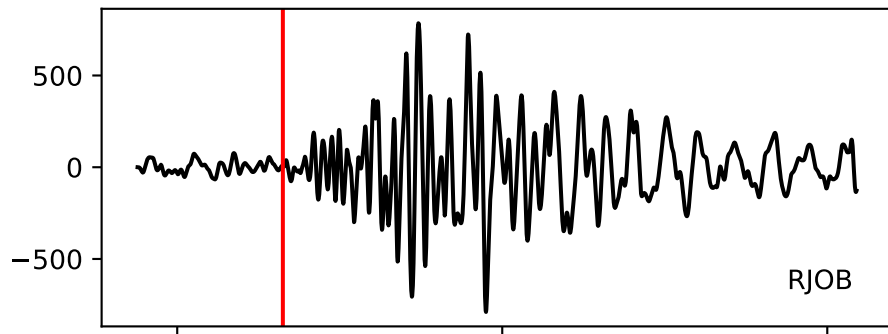

Typ: None - obspyck_20110202091131
Herdzeit (UTC): 2011-01-25 12:44:50
Magnitude (MI): 0.1
Latitude: 47.752 [°] ± 3.45 [km]
Longitude: 12.885 [°] ± 3.45 [km]
Tiefe: 1.1 [km] ± 4.4[km]

12:44:50 12:44:55 12:45:00