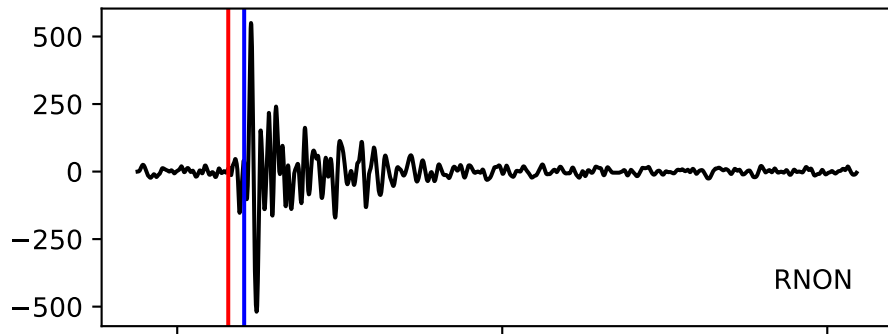

Typ: None - obspyck_20110202091131
Herdzeit (UTC): 2011-01-25 12:44:50
Magnitude (MI): 0.1
Latitude: 47.752 [°] ± 3.45 [km]
Longitude: 12.885 [°] ± 3.45 [km]
Tiefe: 1.1 [km] ± 4.4[km]

12:44:50 12:44:55 12:45:00