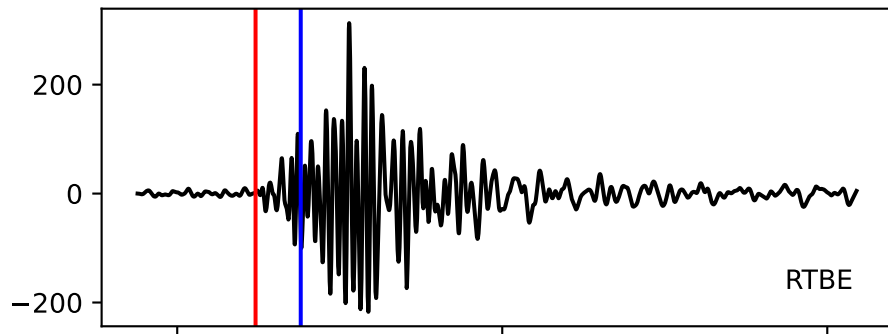

Typ: None - obspyck_20110202091131
Herdzeit (UTC): 2011-01-25 12:44:50
Magnitude (MI): 0.1
Latitude: 47.752 [°] ± 3.45 [km]
Longitude: 12.885 [°] ± 3.45 [km]
Tiefe: 1.1 [km] ± 4.4[km]

12:44:50 12:44:55 12:45:00