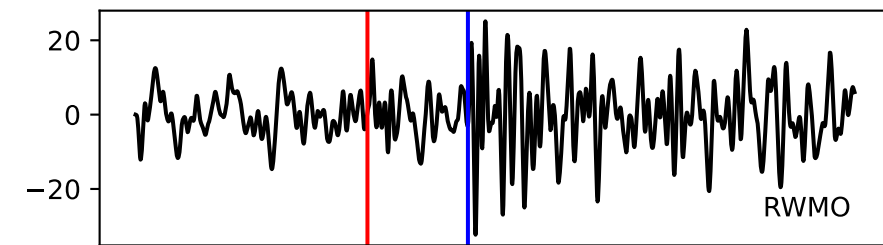

Typ: None - obspyck_20110202103602
Herdzeit (UTC): 2011-01-31 16:42:42
Magnitude (MI): -0.1
Latitude: 47.722 [°] ± 1.84 [km]
Longitude: 12.840 [°] ± 1.84 [km]
Tiefe: 0.8 [km] ± 6.4[km]

16:42:42
16:42:43
16:42:44
16:42:45
16:42:46
16:42:47
16:42:48
16:42:49
16:42:50