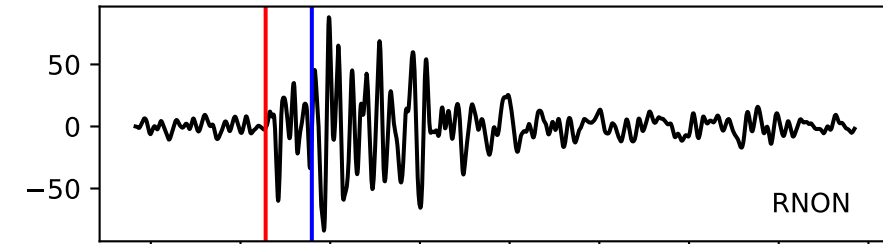

Typ: None - obspyck_20110202103602
Herdzeit (UTC): 2011-01-31 16:42:42
Magnitude (MI): -0.1
Latitude: 47.722 [°] ± 1.84 [km]
Longitude: 12.840 [°] ± 1.84 [km]
Tiefe: 0.8 [km] ± 6.4[km]

16:42:42
16:42:43
16:42:44
16:42:45
16:42:46
16:42:47
16:42:48
16:42:49
16:42:50