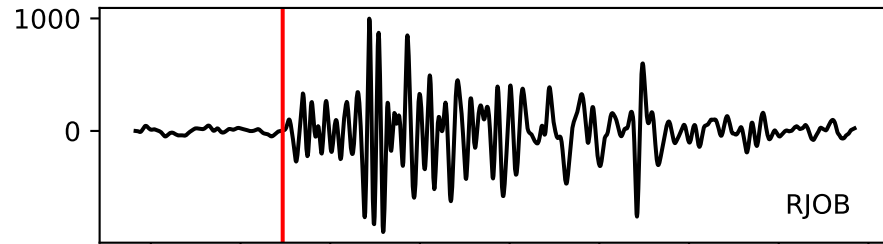

Typ: None - obspyck_20110202103602
Herdzeit (UTC): 2011-01-31 16:42:42
Magnitude (MI): -0.1
Latitude: 47.722 [°] ± 1.84 [km]
Longitude: 12.840 [°] ± 1.84 [km]
Tiefe: 0.8 [km] ± 6.4[km]

16:42:42
16:42:43
16:42:44
16:42:45
16:42:46
16:42:47
16:42:48
16:42:49
16:42:50