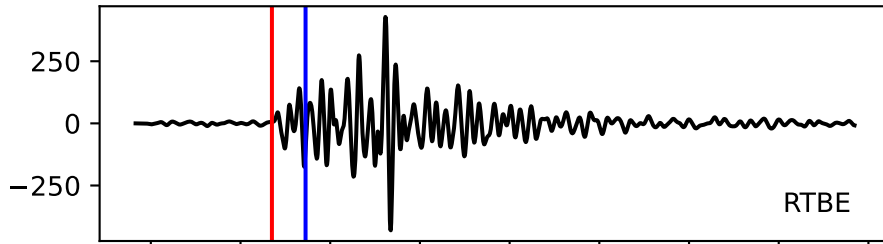

Typ: None - obspyck_20110202103602
Herdzeit (UTC): 2011-01-31 16:42:42
Magnitude (MI): -0.1
Latitude: 47.722 [°] ± 1.84 [km]
Longitude: 12.840 [°] ± 1.84 [km]
Tiefe: 0.8 [km] ± 6.4[km]

16:42:42
16:42:43
16:42:44
16:42:45
16:42:46
16:42:47
16:42:48
16:42:49
16:42:50