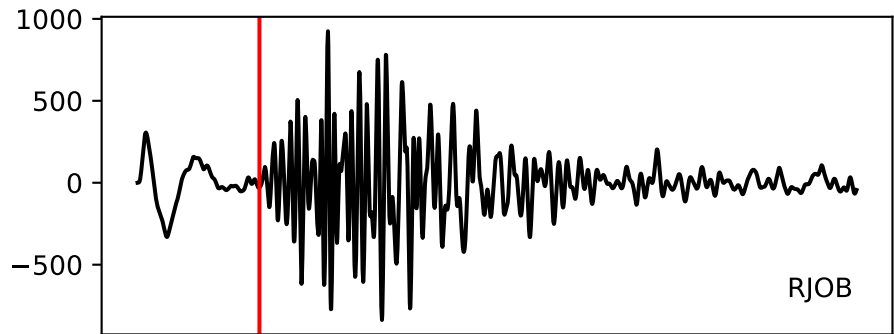

Typ: None - obspyck\_20110216103444  
Herdzeit (UTC): 2011-02-15 19:54:30  
Magnitude (MI): 0.1  
Latitude: 47.711 [°] ± 2.32 [km]  
Longitude: 12.846 [°] ± 2.32 [km]  
Tiefe: 1.6 [km] ± 5.8[km]

19:54:30                      19:54:35                      19:54:40