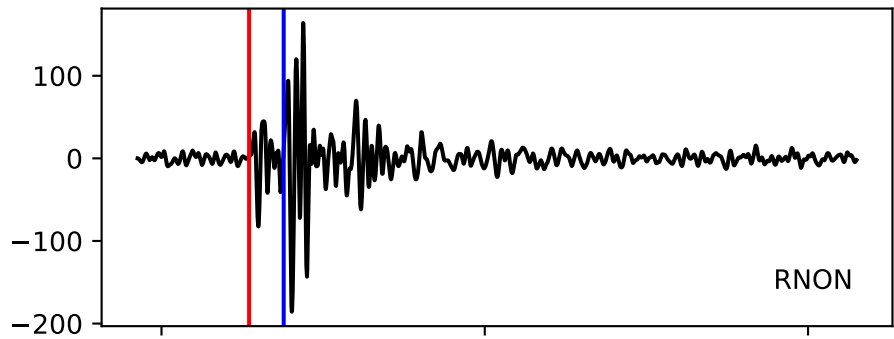

Typ: None - obspyck\_20110216103444  
Herdzeit (UTC): 2011-02-15 19:54:30  
Magnitude (MI): 0.1  
Latitude: 47.711 [°] ± 2.32 [km]  
Longitude: 12.846 [°] ± 2.32 [km]  
Tiefe: 1.6 [km] ± 5.8[km]

19:54:30                      19:54:35                      19:54:40