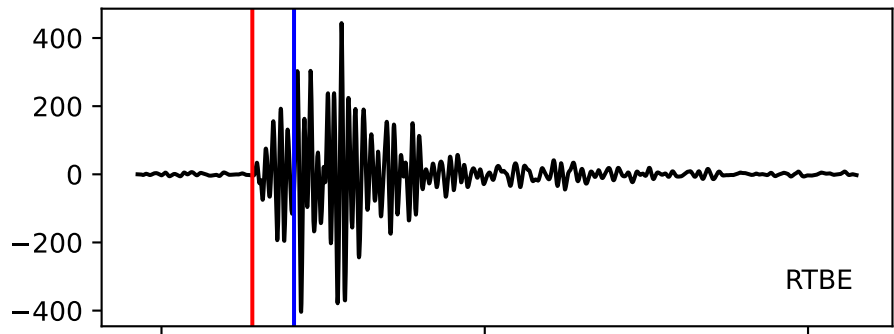

Typ: None - obspyck\_20110216103444  
Herdzeit (UTC): 2011-02-15 19:54:30  
Magnitude (MI): 0.1  
Latitude: 47.711 [°] ± 2.32 [km]  
Longitude: 12.846 [°] ± 2.32 [km]  
Tiefe: 1.6 [km] ± 5.8[km]

19:54:30                      19:54:35                      19:54:40